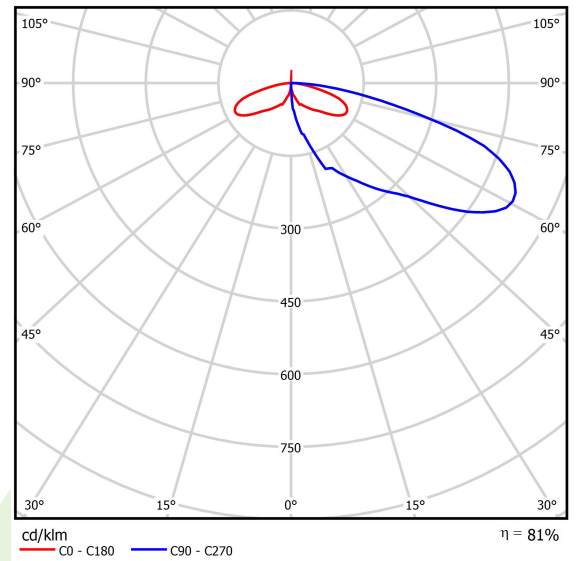

## Light and electrical data

Light source	<b>LED</b>
Luminous flux LED [lm]	<b>1032</b>
LED power [W]	<b>10</b>
Luminaire luminous flux [lm]	<b>838</b>
Power of luminaire [W]	<b>13</b>
Luminaire's light efficiency [lm/W]	<b>64,5</b>
Color of the light [K]	<b>6500</b>
CRI	<b>&gt;80</b>
SDCM (LED sources)	<b>5</b>
Beam angle [°]	<b>asymmetric light distribution</b>
Protection against electric shock	<b>I</b>
Protection degree	<b>IP65</b>
Voltage	<b>220..240 V, 50..60 Hz</b>
Lifetime of LED sources [h]	<b>50000</b>
Lx/By	<b>L70/B50</b>
Operating temperature range [°C]	<b>-25 ÷ 30</b>
Driver	<b>standard on/off (E)</b>
Power factor cos φ	<b>&gt;0,5</b>
Circuit load capacity	<b>37 (B10), 59 (B16), 61 (C10), 89 (C16)</b>

## A graph of light