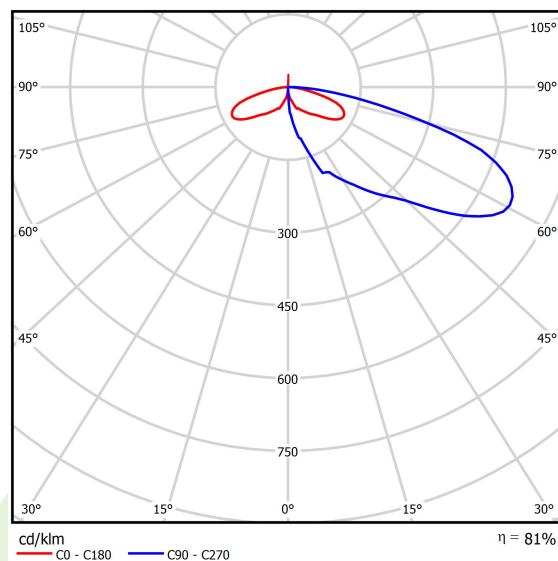

## Light and electrical data

Light source	<b>LED</b>
Luminous flux LED [lm]	<b>744</b>
LED power [W]	<b>10</b>
Luminaire luminous flux [lm]	<b>604</b>
Power of luminaire [W]	<b>13</b>
Luminaire's light efficiency [lm/W]	<b>46,5</b>
Color of the light [K]	<b>3000</b>
CRI	<b>&gt;80</b>
SDCM (LED sources)	<b>5</b>
Beam angle [°]	<b>asymmetric light distribution</b>
Protection against electric shock	<b>I</b>
Protection degree	<b>IP65</b>
Voltage	<b>220..240 V, 50..60 Hz</b>
Lifetime of LED sources [h]	<b>50000</b>
Lx/By	<b>L70/B50</b>
Operating temperature range [°C]	<b>-25 ÷ 30</b>
Driver	<b>standard on/off (E)</b>
Power factor cos φ	<b>&gt;0,5</b>
Circuit load capacity	<b>37 (B10), 59 (B16), 61 (C10), 89 (C16)</b>

## A graph of light