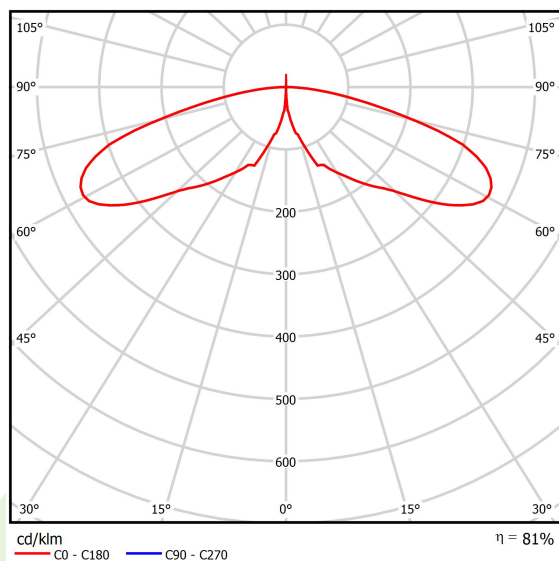

Product information

Category	Outdoor luminaires
Family	KUBIK POLE LED
Name	KUBIK POLE 4000 3/0/3/0 LED 1,7W E IP65 22 3000K
Index	19.3160.0139.22
EAN	5901867477330

Light and electrical data

Light source	LED
Luminous flux LED [lm]	744
LED power [W]	10
Luminaire luminous flux [lm]	602
Power of luminaire [W]	13
Luminaire's light efficiency [lm/W]	46,3
Color of the light [K]	3000
CRI	>80
Beam angle [°]	asymmetric light distribution
Protection against electric shock	I
Protection degree	IP65
Voltage	220..240 V, 50..60 Hz
Lifetime of LED sources [h]	50000
Lx/By	L70/B50
Operating temperature range [°C]	-25 ÷ 30
Driver	standard on/off (E)
Power factor cos φ	>0,5
Circuit load capacity	37 (B10), 59 (B16), 61 (C10), 89 (C16)

Mechanical data

Assembly	for the ground
Material	aluminum
Color	RAL 9007 (dark grey, metallic, fine structure)
Diffuser	transparent polycarbonate
Impact resistant	IK09
Dimensions [mm]	150 x 150 x 4000

A graph of light