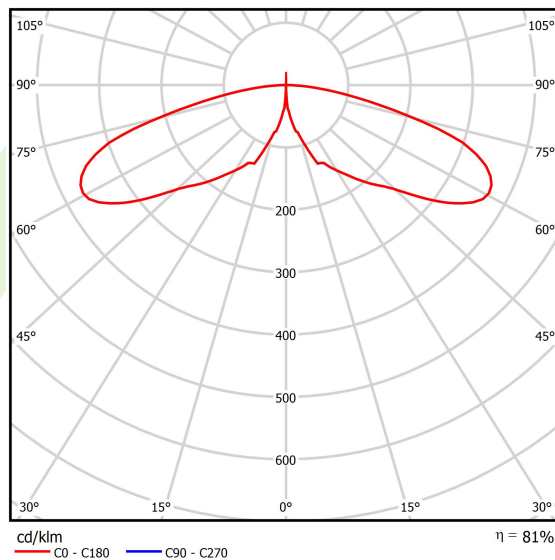

Product information

Category	Outdoor luminaires
Family	KUBIK POLE LED
Name	KUBIK POLE 4000 3/0/3/0 LED 1,7W E IP65 22 3000K
Index	19.3160.0139.22
EAN	5901867477330

Light and electrical data

Light source	LED
Luminous flux LED [lm]	744
LED power [W]	10
Luminaire luminous flux [lm]	602
Power of luminaire [W]	13
Luminaire's light efficiency [lm/W]	46,3
Color of the light [K]	3000
CRI	>80
Beam angle [°]	asymmetric light distribution
Protection against electric shock	I
Protection degree	IP65
Voltage	220..240 V, 50..60 Hz
Lifetime of LED sources [h]	50000
Lx/By	L70/B50
Operating temperature range [°C]	-25 ÷ 30
Driver	standard on/off (E)
Power factor cos φ	>0,5
Circuit load capacity	37 (B10), 59 (B16), 61 (C10), 89 (C16)

Mechanical data

Assembly	for the ground
Material	aluminum
Color	RAL 9007 (dark grey, metallic, fine structure)
Diffuser	transparent polycarbonate
Impact resistant	IK09
Dimensions [mm]	150 x 150 x 4000

A graph of light