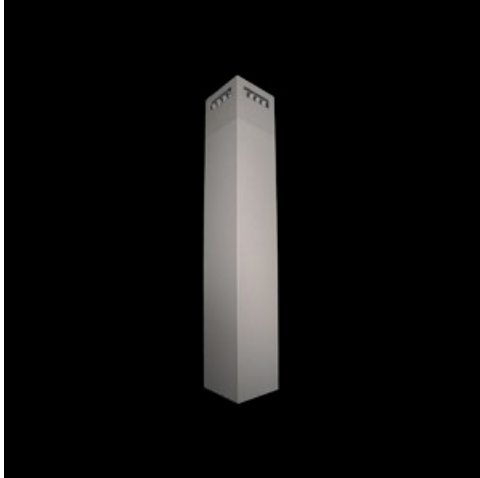

Product: KUBIK POLE 3000 4/4/4/4 LED 1,7W E IP65 22 6500K

Index: 19.3160.0120.22

Description

Outdoor luminaire for assembling on a hardened surface (concrete, sett, or basement) equipped with the highly effective power saving LED sources of the newest generation. It is dedicated to illuminate pedestrian routes such as park alleys, parking spaces communication routes, estate entrances. Luminaire body coated with facade paint dedicated for outdoor usage, light sources placed in upper part of the luminaire with the asymmetric lens providing illumination of the area. IP65 hermetic luminaire, IK09 strike resistant. Luminaire available in variety of colors from RAL color palette upon the clients request. Luminaire height: 300, 600, 900, 3000 and 4000 mm.

Product information

Category	Outdoor luminaires
Family	KUBIK POLE LED
Name	KUBIK POLE 3000 4/4/4/4 LED 1,7W E IP65 22 6500K
Index	19.3160.0120.22
EAN	5901867477149

Light and electrical data

Light source	LED
Luminous flux LED [lm]	2752
LED power [W]	27
Luminaire luminous flux [lm]	2239
Power of luminaire [W]	33
Luminaire's light efficiency [lm/W]	67,8
Color of the light [K]	6500
CRI	>80
Beam angle [°]	asymmetric light distribution
Protection against electric shock	I
Protection degree	IP65
Voltage	220..240 V, 50..60 Hz
Lifetime of LED sources [h]	50000
Lx/By	L70/B50
Operating temperature range [°C]	-25 ÷ 30
Driver	standard on/off (E)
Power factor cos φ	>0,5
Circuit load capacity	20 (B10), 30 (B16), 33 (C10), 53 (C16)

Mechanical data

Assembly	for the ground
Material	aluminum
Color	RAL 9007 (dark grey, metallic, fine structure)
Diffuser	transparent polycarbonate
Impact resistant	IK09
Dimensions [mm]	150 x 150 x 3000

A graph of light