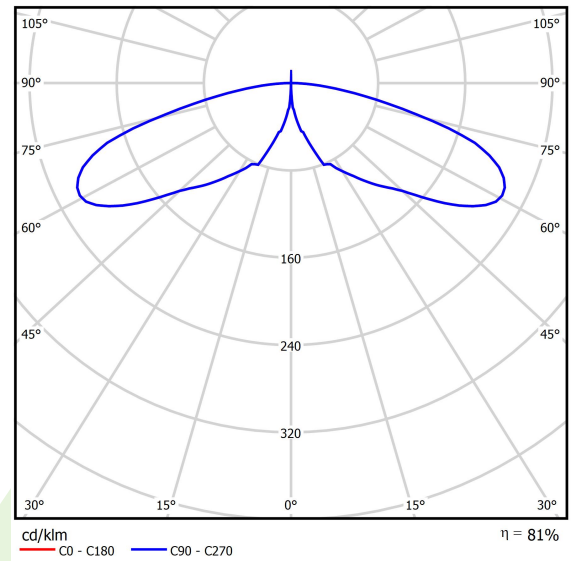

Product information

Category	Outdoor luminaires
Family	KUBIK POLE LED
Name	KUBIK POLE 3000 4/4/4/4 LED 1,7W E IP65 22 6500K
Index	19.3160.0120.22
EAN	5901867477149

Light and electrical data

Light source	LED
Luminous flux LED [lm]	2752
LED power [W]	27
Luminaire luminous flux [lm]	2239
Power of luminaire [W]	33
Luminaire's light efficiency [lm/W]	67,8
Color of the light [K]	6500
CRI	>80
Beam angle [°]	asymmetric light distribution
Protection against electric shock	I
Protection degree	IP65
Voltage	220..240 V, 50..60 Hz
Lifetime of LED sources [h]	50000
Lx/By	L70/B50
Operating temperature range [°C]	-25 ÷ 30
Driver	standard on/off (E)
Power factor cos φ	>0,5
Circuit load capacity	20 (B10), 30 (B16), 33 (C10), 53 (C16)

Mechanical data

Assembly	for the ground
Material	aluminum
Color	RAL 9007 (dark grey, metallic, fine structure)
Diffuser	transparent polycarbonate
Impact resistant	IK09
Dimensions [mm]	150 x 150 x 3000

A graph of light