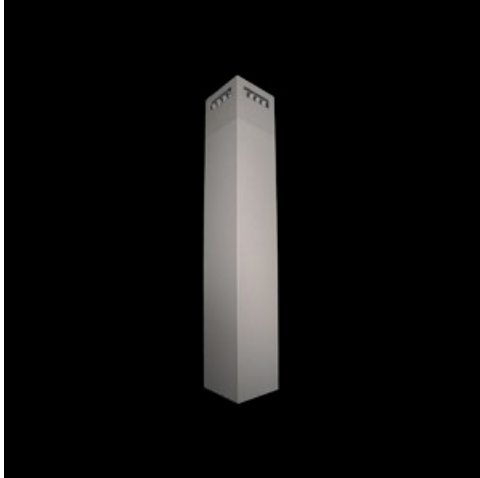

**Product:** KUBIK POLE 4000 0/3/0/0 LED 1,7W E IP65 22 6500K

**Index:** 19.3160.0124.22

## Description

Outdoor luminaire for assembling on a hardened surface (concrete, sett, or basement) equipped with the highly effective power saving LED sources of the newest generation. It is dedicated to illuminate pedestrian routes such as park alleys, parking spaces communication routes, estate entrances. Luminaire body coated with facade paint dedicated for outdoor usage, light sources placed in upper part of the luminaire with the asymmetric lens providing illumination of the area. IP65 hermetic luminaire, IK09 strike resistant. Luminaire available in variety of colors from RAL color palette upon the clients request. Luminaire height: 300, 600, 900, 3000 and 4000 mm.

## Product information

Category	Outdoor luminaires
Family	KUBIK POLE LED
Name	KUBIK POLE 4000 0/3/0/0 LED 1,7W E IP65 22 6500K
Index	19.3160.0124.22
EAN	5901867477187

**Mechanical data**

Assembly	<b>for the ground</b>
Material	<b>aluminum</b>
Color	<b>RAL 9007 (dark grey, metallic, fine structure)</b>
Diffuser	<b>transparent polycarbonate</b>
Impact resistant	<b>IK09</b>
Dimensions [mm]	<b>150 x 150 x 4000</b>