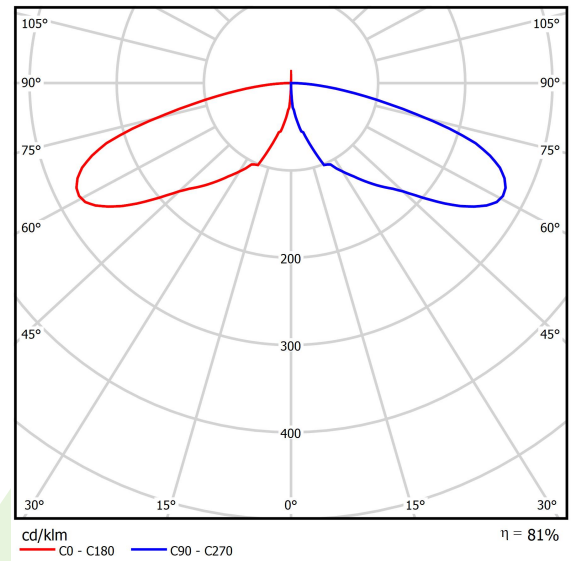

## Light and electrical data

Light source	<b>LED</b>
Luminous flux LED [lm]	<b>1116</b>
LED power [W]	<b>15</b>
Luminaire luminous flux [lm]	<b>908</b>
Power of luminaire [W]	<b>19</b>
Luminaire's light efficiency [lm/W]	<b>47,8</b>
Color of the light [K]	<b>3000</b>
CRI	<b>&gt;80</b>
SDCM (LED sources)	<b>5</b>
Beam angle [°]	<b>asymmetric light distribution</b>
Protection against electric shock	<b>I</b>
Protection degree	<b>IP65</b>
Voltage	<b>220..240 V, 50..60 Hz</b>
Lifetime of LED sources [h]	<b>50000</b>
Lx/By	<b>L70/B50</b>
Operating temperature range [°C]	<b>-25 ÷ 30</b>
Driver	<b>standard on/off (E)</b>
Power factor cos φ	<b>&gt;0,5</b>
Circuit load capacity	<b>37 (B10), 59 (B16), 61 (C10), 89 (C16)</b>

## A graph of light