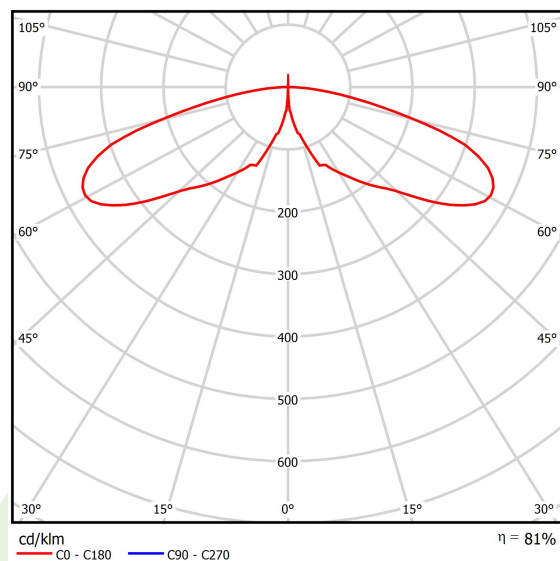

Product: KUBIK POLE 3000 3/0/3/0 LED 1,7W E IP65 22 6500K

Index: 19.3160.0110.22

Description

Outdoor luminaire for assembling on a hardened surface (concrete, sett, or basement) equipped with the highly effective power saving LED sources of the newest generation. It is dedicated to illuminate pedestrian routes such as park alleys, parking spaces communication routes, estate entrances. Luminaire body coated with facade paint dedicated for outdoor usage, light sources placed in upper part of the luminaire with the asymmetric lens providing illumination of the area. IP65 hermetic luminaire, IK09 strike resistant. Luminaire available in variety of colors from RAL color palette upon the clients request. Luminaire height: 300, 600, 900, 3000 and 4000 mm.

Product information

Category	Outdoor luminaires
Family	KUBIK POLE LED
Name	KUBIK POLE 3000 3/0/3/0 LED 1,7W E IP65 22 6500K
Index	19.3160.0110.22

Light and electrical data

Light source	LED
Luminous flux LED [lm]	1032
LED power [W]	10
Luminaire luminous flux [lm]	835
Power of luminaire [W]	13
Luminaire's light efficiency [lm/W]	64,2
Color of the light [K]	6500
CRI	>80
SDCM (LED sources)	5
Beam angle [°]	asymmetric light distribution
Protection against electric shock	I
Protection degree	IP65
Voltage	220..240 V, 50..60 Hz
Lifetime of LED sources [h]	50000
Lx/By	L70/B50
Operating temperature range [°C]	-25 ÷ 30
Driver	standard on/off (E)
Power factor cos φ	>0,5
Circuit load capacity	37 (B10), 59 (B16), 61 (C10), 89 (C16)

Mechanical data

Assembly	for the ground
Material	aluminum
Color	RAL 9007 (dark gray, metallic, fine structure)
Diffuser	transparent polycarbonate
Impact resistant	IK09
Dimensions [mm]	150 x 150 x 3000

A graph of light