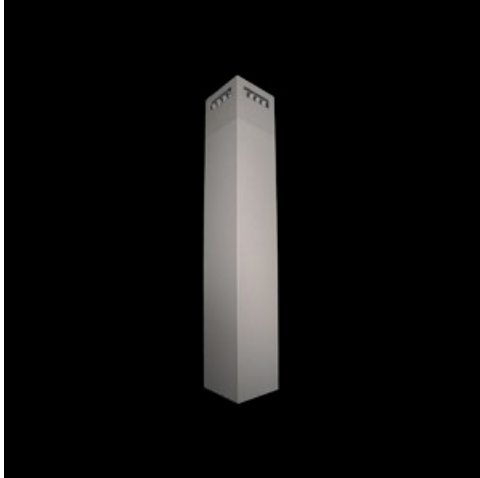

**Product:** KUBIK POLE 3000 4/0/4/0 LED 1,7W E IP65 22 3000K

**Index:** 19.3160.0115.22

## Description

Outdoor luminaire for assembling on a hardened surface (concrete, sett, or basement) equipped with the highly effective power saving LED sources of the newest generation. It is dedicated to illuminate pedestrian routes such as park alleys, parking spaces communication routes, estate entrances. Luminaire body coated with facade paint dedicated for outdoor usage, light sources placed in upper part of the luminaire with the asymmetric lens providing illumination of the area. IP65 hermetic luminaire, IK09 strike resistant. Luminaire available in variety of colors from RAL color palette upon the clients request. Luminaire height: 300, 600, 900, 3000 and 4000 mm.

## Product information

Category	Outdoor luminaires
Family	KUBIK POLE LED
Name	KUBIK POLE 3000 4/0/4/0 LED 1,7W E IP65 22 3000K
Index	19.3160.0115.22
EAN	5901867477095

**Mechanical data**

Assembly	<b>for the ground</b>
Material	<b>aluminum</b>
Color	<b>RAL 9007 (dark grey, metallic, fine structure)</b>
Diffuser	<b>transparent polycarbonate</b>
Impact resistant	<b>IK09</b>
Dimensions [mm]	<b>150 x 150 x 3000</b>