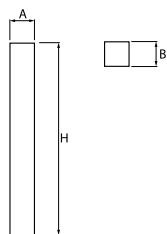

Product information

Category	Outdoor luminaires
Family	KUBIK POLE LED
Name	KUBIK POLE 3000 3/3/3/3 LED 1,7W E IP65 22 6500K
Index	19.3160.0114.22
EAN	5901867477088

Light and electrical data

Light source	LED
Luminous flux LED [lm]	2064
LED power [W]	20
Luminaire luminous flux [lm]	1679
Power of luminaire [W]	23
Luminaire's light efficiency [lm/W]	73
Color of the light [K]	6500
CRI	>80
Beam angle [°]	asymmetric light distribution
Protection against electric shock	I
Protection degree	IP65
Voltage	220..240 V, 50..60 Hz
Lifetime of LED sources [h]	50000
Lx/By	L70/B50
Operating temperature range [°C]	-25 ÷ 30
Driver	standard on/off (E)
Power factor cos φ	>0,5
Circuit load capacity	20 (B10), 30 (B16), 33 (C10), 53 (C16)

Mechanical data

Assembly	for the ground
Material	aluminum
Color	RAL 9007 (dark grey, metallic, fine structure)
Diffuser	transparent polycarbonate
Impact resistant	IK09
Dimensions [mm]	150 x 150 x 3000

A graph of light