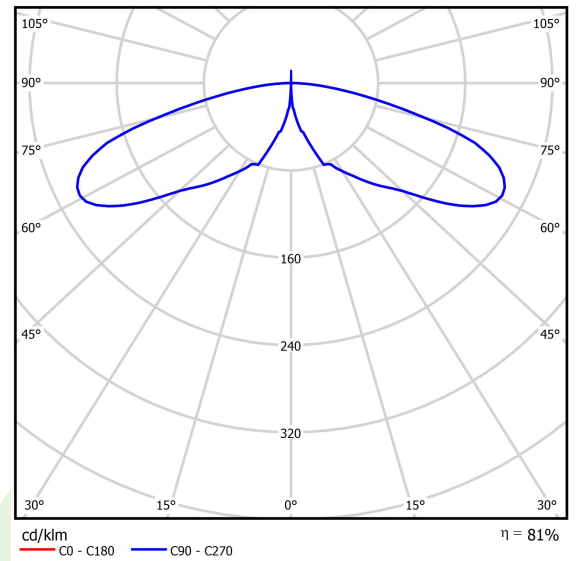

## Light and electrical data

Light source	<b>LED</b>
Luminous flux LED [lm]	<b>2064</b>
LED power [W]	<b>20</b>
Luminaire luminous flux [lm]	<b>1679</b>
Power of luminaire [W]	<b>23</b>
Luminaire's light efficiency [lm/W]	<b>73</b>
Color of the light [K]	<b>6500</b>
CRI	<b>&gt;80</b>
SDCM (LED sources)	<b>5</b>
Beam angle [°]	<b>asymmetric light distribution</b>
Protection against electric shock	<b>I</b>
Protection degree	<b>IP65</b>
Voltage	<b>220..240 V, 50..60 Hz</b>
Lifetime of LED sources [h]	<b>50000</b>
Lx/By	<b>L70/B50</b>
Operating temperature range [°C]	<b>-25 ÷ 30</b>
Driver	<b>standard on/off (E)</b>
Power factor cos φ	<b>&gt;0,5</b>
Circuit load capacity	<b>20 (B10), 30 (B16), 33 (C10), 53 (C16)</b>

## A graph of light