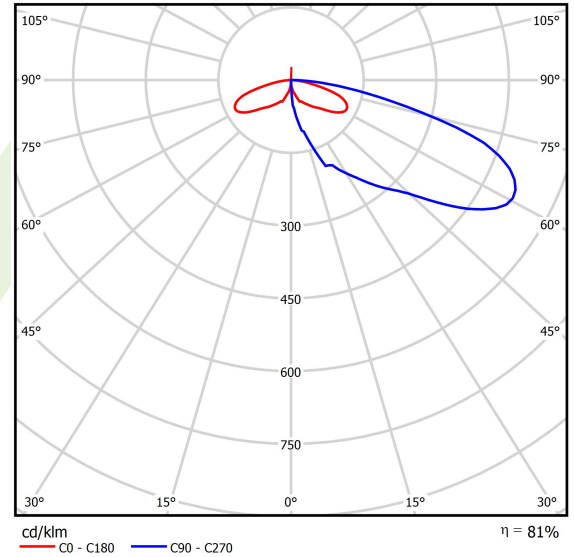

Product information

Category	Outdoor luminaires
Family	KUBIK POLE LED
Name	KUBIK POLE 3000 1/4/1/0 LED 1,7W E IP65 22 6500K
Index	19.3160.0102.22
EAN	5901867476968

Light and electrical data

Light source	LED
Luminous flux LED [lm]	1032
LED power [W]	10
Luminaire luminous flux [lm]	838
Power of luminaire [W]	13
Luminaire's light efficiency [lm/W]	64,5
Color of the light [K]	6500
CRI	>80
Beam angle [°]	asymmetric light distribution
Protection against electric shock	I
Protection degree	IP65
Voltage	220..240 V, 50..60 Hz
Lifetime of LED sources [h]	50000
Lx/By	L70/B50
Operating temperature range [°C]	-25 ÷ 30
Driver	standard on/off (E)
Power factor cos φ	>0,5
Circuit load capacity	37 (B10), 59 (B16), 61 (C10), 89 (C16)

Mechanical data

Assembly	for the ground
Material	aluminum
Color	RAL 9007 (dark grey, metallic, fine structure)
Diffuser	transparent polycarbonate
Impact resistant	IK09
Dimensions [mm]	150 x 150 x 3000

A graph of light