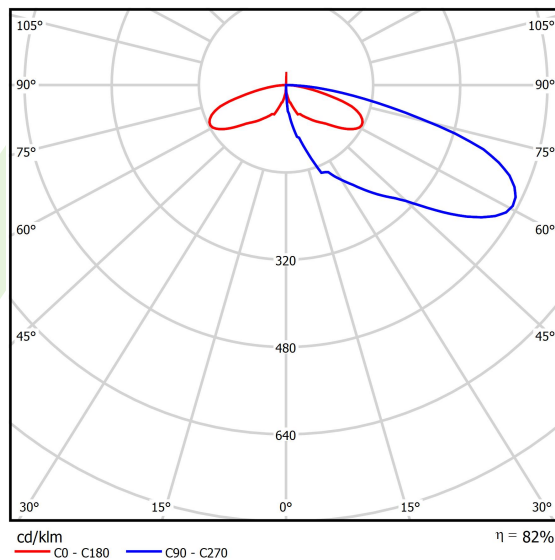

Product information

Category	Outdoor luminaires
Family	KUBIK POLE LED
Name	KUBIK POLE 3000 1/3/1/0 LED 1,7W E IP65 22 6500K
Index	19.3160.0100.22
EAN	5901867476944

Light and electrical data

Light source	LED
Luminous flux LED [lm]	860
LED power [W]	9
Luminaire luminous flux [lm]	702
Power of luminaire [W]	12
Luminaire's light efficiency [lm/W]	58,5
Color of the light [K]	6500
CRI	>80
Beam angle [°]	asymmetric light distribution
Protection against electric shock	I
Protection degree	IP65
Voltage	220..240 V, 50..60 Hz
Lifetime of LED sources [h]	50000
Lx/By	L70/B50
Operating temperature range [°C]	-25 ÷ 30
Driver	standard on/off (E)
Power factor cos φ	>0,5
Circuit load capacity	37 (B10), 59 (B16), 61 (C10), 89 (C16)

Mechanical data

Assembly	for the ground
Material	aluminum
Color	RAL 9007 (dark grey, metallic, fine structure)
Diffuser	transparent polycarbonate
Impact resistant	IK09
Dimensions [mm]	150 x 150 x 3000

A graph of light