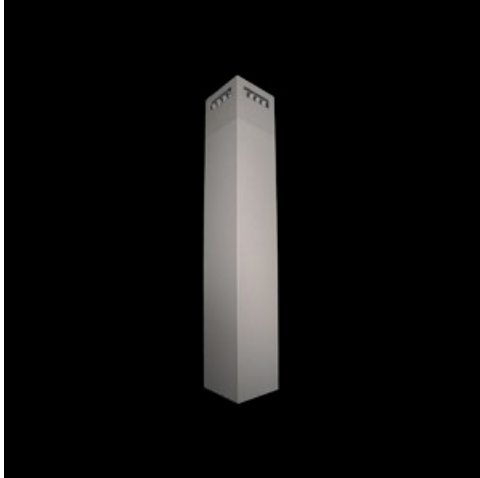

Product: KUBIK POLE 3000 1/3/1/0 LED 1,7W E IP65 22 6500K

Index: 19.3160.0100.22

Description

Outdoor luminaire for assembling on a hardened surface (concrete, sett, or basement) equipped with the highly effective power saving LED sources of the newest generation. It is dedicated to illuminate pedestrian routes such as park alleys, parking spaces communication routes, estate entrances. Luminaire body coated with facade paint dedicated for outdoor usage, light sources placed in upper part of the luminaire with the asymmetric lens providing illumination of the area. IP65 hermetic luminaire, IK09 strike resistant. Luminaire available in variety of colors from RAL color palette upon the clients request. Luminaire height: 300, 600, 900, 3000 and 4000 mm.

Product information

Category	Outdoor luminaires
Family	KUBIK POLE LED
Name	KUBIK POLE 3000 1/3/1/0 LED 1,7W E IP65 22 6500K
Index	19.3160.0100.22
EAN	5901867476944

Light and electrical data

Light source	LED
Luminous flux LED [lm]	860
LED power [W]	9
Luminaire luminous flux [lm]	702
Power of luminaire [W]	12
Luminaire's light efficiency [lm/W]	58,5
Color of the light [K]	6500
CRI	>80
Beam angle [°]	asymmetric light distribution
Protection against electric shock	I
Protection degree	IP65
Voltage	220..240 V, 50..60 Hz
Lifetime of LED sources [h]	50000
Lx/By	L70/B50
Operating temperature range [°C]	-25 ÷ 30
Driver	standard on/off (E)
Power factor cos φ	>0,5
Circuit load capacity	37 (B10), 59 (B16), 61 (C10), 89 (C16)

Mechanical data

Assembly	for the ground
Material	aluminum
Color	RAL 9007 (dark grey, metallic, fine structure)
Diffuser	transparent polycarbonate
Impact resistant	IK09
Dimensions [mm]	150 x 150 x 3000

A graph of light