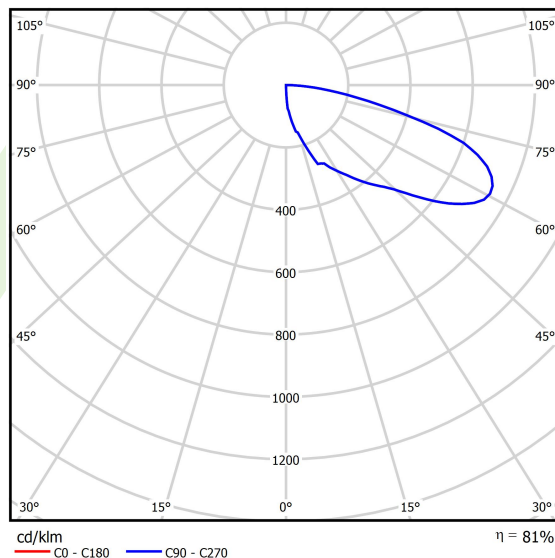

Product: KUBIK POLE 3000 0/3/0/0 LED 1,7W E IP65 22 3000K

Index: 19.3160.0093.22

Description

Outdoor luminaire for assembling on a hardened surface (concrete, sett, or basement) equipped with the highly effective power saving LED sources of the newest generation. It is dedicated to illuminate pedestrian routes such as park alleys, parking spaces communication routes, estate entrances. Luminaire body coated with facade paint dedicated for outdoor usage, light sources placed in upper part of the luminaire with the asymmetric lens providing illumination of the area. IP65 hermetic luminaire, IK09 strike resistant. Luminaire available in variety of colors from RAL color palette upon the clients request. Luminaire height: 300, 600, 900, 3000 and 4000 mm.

Product information

Category	Outdoor luminaires
Family	KUBIK POLE LED
Name	KUBIK POLE 3000 0/3/0/0 LED 1,7W E IP65 22 3000K
Index	19.3160.0093.22
EAN	5901867476876

Light and electrical data

Light source	LED
Luminous flux LED [lm]	372
LED power [W]	5
Luminaire luminous flux [lm]	303
Power of luminaire [W]	7
Luminaire's light efficiency [lm/W]	43,3
Color of the light [K]	3000
CRI	>80
Beam angle [°]	asymmetric light distribution
Protection against electric shock	I
Protection degree	IP65
Voltage	220..240 V, 50..60 Hz
Lifetime of LED sources [h]	50000
Lx/By	L70/B50
Operating temperature range [°C]	-25 ÷ 30
Driver	standard on/off (E)
Power factor cos φ	>0,5
Circuit load capacity	37 (B10), 59 (B16), 61 (C10), 89 (C16)

Mechanical data

Assembly	for the ground
Material	aluminum
Color	RAL 9007 (dark grey, metallic, fine structure)
Diffuser	transparent polycarbonate
Impact resistant	IK09
Dimensions [mm]	150 x 150 x 3000

A graph of light