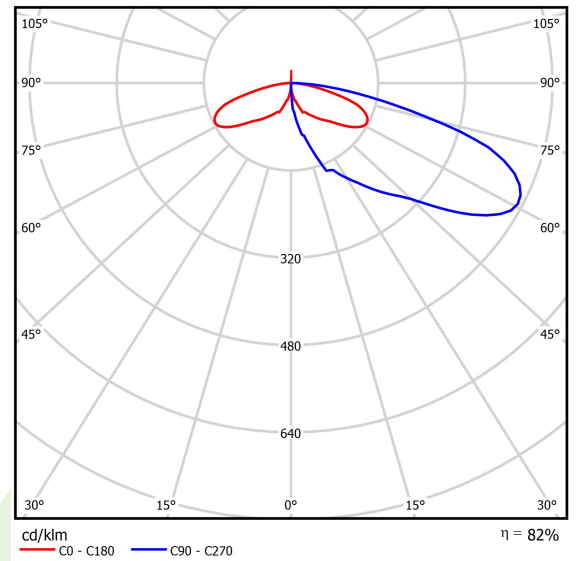

## Light and electrical data

Light source	<b>LED</b>
Luminous flux LED [lm]	<b>620</b>
LED power [W]	<b>9</b>
Luminaire luminous flux [lm]	<b>506</b>
Power of luminaire [W]	<b>12</b>
Luminaire's light efficiency [lm/W]	<b>42,2</b>
Color of the light [K]	<b>3000</b>
CRI	<b>&gt;80</b>
SDCM (LED sources)	<b>5</b>
Beam angle [°]	<b>asymmetric light distribution</b>
Protection against electric shock	<b>I</b>
Protection degree	<b>IP65</b>
Voltage	<b>220..240 V, 50..60 Hz</b>
Lifetime of LED sources [h]	<b>50000</b>
Lx/By	<b>L70/B50</b>
Operating temperature range [°C]	<b>-25 ÷ 30</b>
Driver	<b>standard on/off (E)</b>
Power factor cos φ	<b>&gt;0,5</b>
Circuit load capacity	<b>37 (B10), 59 (B16), 61 (C10), 89 (C16)</b>

## A graph of light