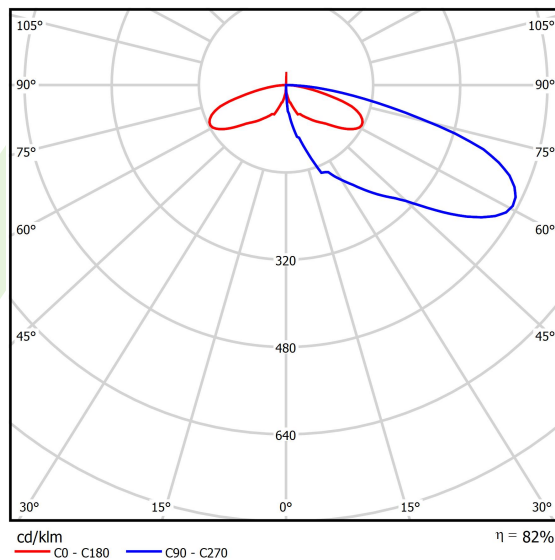

Product information

Category	Outdoor luminaires
Family	KUBIK POLE LED
Name	KUBIK POLE 3000 1/3/1/0 LED 1,7W E IP65 22 3000K
Index	19.3160.0099.22
EAN	5901867476937

Light and electrical data

Light source	LED
Luminous flux LED [lm]	620
LED power [W]	9
Luminaire luminous flux [lm]	506
Power of luminaire [W]	12
Luminaire's light efficiency [lm/W]	42,2
Color of the light [K]	3000
CRI	>80
Beam angle [°]	asymmetric light distribution
Protection against electric shock	I
Protection degree	IP65
Voltage	220..240 V, 50..60 Hz
Lifetime of LED sources [h]	50000
Lx/By	L70/B50
Operating temperature range [°C]	-25 ÷ 30
Driver	standard on/off (E)
Power factor cos φ	>0,5
Circuit load capacity	37 (B10), 59 (B16), 61 (C10), 89 (C16)

Mechanical data

Assembly	for the ground
Material	aluminum
Color	RAL 9007 (dark grey, metallic, fine structure)
Diffuser	transparent polycarbonate
Impact resistant	IK09
Dimensions [mm]	150 x 150 x 3000

A graph of light