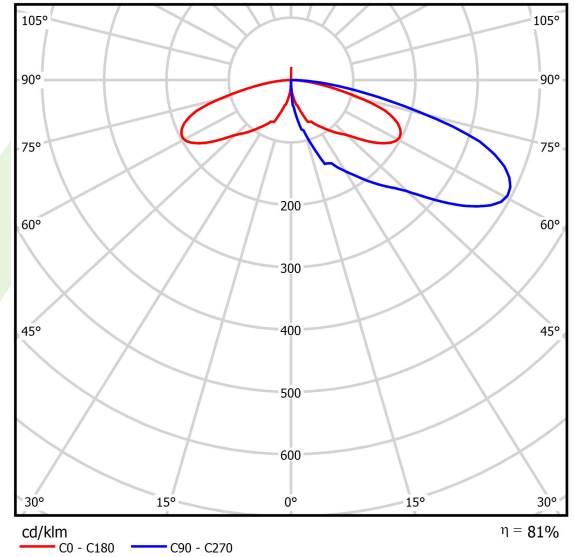

Product information

Category	Outdoor luminaires
Family	KUBIK POLE LED
Name	KUBIK POLE 3000 1/2/1/0 LED 1,7W E IP65 22 6500K
Index	19.3160.0098.22
EAN	5901867476920

Light and electrical data

Light source	LED
Luminous flux LED [lm]	688
LED power [W]	5
Luminaire luminous flux [lm]	560
Power of luminaire [W]	10
Luminaire's light efficiency [lm/W]	56
Color of the light [K]	6500
CRI	>80
Beam angle [°]	asymmetric light distribution
Protection against electric shock	I
Protection degree	IP65
Voltage	220..240 V, 50..60 Hz
Lifetime of LED sources [h]	50000
Lx/By	L70/B50
Operating temperature range [°C]	-25 ÷ 30
Driver	standard on/off (E)
Power factor cos φ	>0,5
Circuit load capacity	37 (B10), 59 (B16), 61 (C10), 89 (C16)

Mechanical data

Assembly	for the ground
Material	aluminum
Color	RAL 9007 (dark grey, metallic, fine structure)
Diffuser	transparent polycarbonate
Impact resistant	IK09
Dimensions [mm]	150 x 150 x 3000

A graph of light