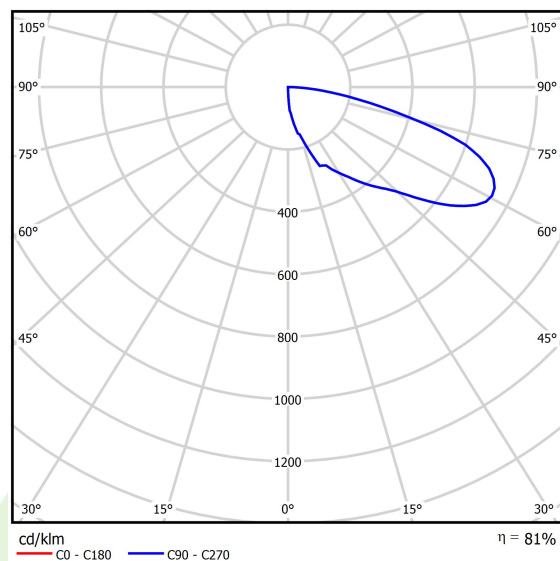

Product: KUBIK POLE 3000 0/4/0/0 LED 1,7W E IP65 22 6500K

Index: 19.3160.0096.22

Description

Outdoor luminaire for assembling on a hardened surface (concrete, sett, or basement) equipped with the highly effective power saving LED sources of the newest generation. It is dedicated to illuminate pedestrian routes such as park alleys, parking spaces communication routes, estate entrances. Luminaire body coated with facade paint dedicated for outdoor usage, light sources placed in upper part of the luminaire with the asymmetric lens providing illumination of the area. IP65 hermetic luminaire, IK09 strike resistant. Luminaire available in variety of colors from RAL color palette upon the clients request. Luminaire height: 300, 600, 900, 3000 and 4000 mm.

Product information

Category	Outdoor luminaires
Family	KUBIK POLE LED
Name	KUBIK POLE 3000 0/4/0/0 LED 1,7W E IP65 22 6500K
Index	19.3160.0096.22

Light and electrical data

Light source	LED
Luminous flux LED [lm]	688
LED power [W]	5
Luminaire luminous flux [lm]	559
Power of luminaire [W]	10
Luminaire's light efficiency [lm/W]	55,9
Color of the light [K]	6500
CRI	>80
SDCM (LED sources)	5
Beam angle [°]	asymmetric light distribution
Protection against electric shock	I
Protection degree	IP65
Voltage	220..240 V, 50..60 Hz
Lifetime of LED sources [h]	50000
Lx/By	L70/B50
Operating temperature range [°C]	-25 ÷ 30
Driver	standard on/off (E)
Power factor cos φ	>0,5
Circuit load capacity	37 (B10), 59 (B16), 61 (C10), 89 (C16)

Mechanical data

Assembly	for the ground
Material	aluminum
Color	RAL 9007 (dark gray, metallic, fine structure)
Diffuser	transparent polycarbonate
Impact resistant	IK09
Dimensions [mm]	150 x 150 x 3000

A graph of light