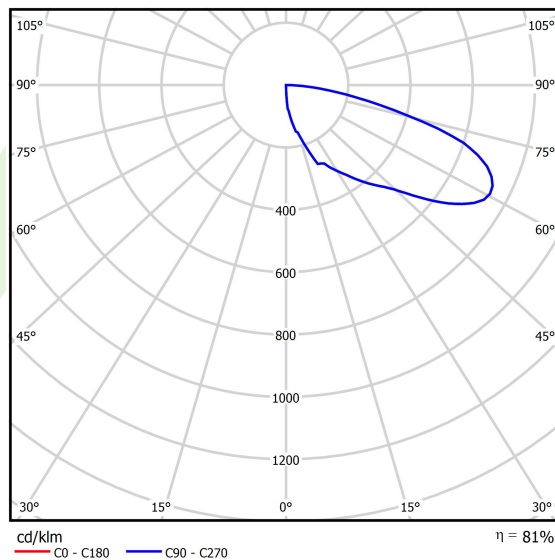

Product: KUBIK POLE 3000 0/4/0/0 LED 1,7W E IP65 22 6500K

Index: 19.3160.0096.22

Description

Outdoor luminaire for assembling on a hardened surface (concrete, sett, or basement) equipped with the highly effective power saving LED sources of the newest generation. It is dedicated to illuminate pedestrian routes such as park alleys, parking spaces communication routes, estate entrances. Luminaire body coated with facade paint dedicated for outdoor usage, light sources placed in upper part of the luminaire with the asymmetric lens providing illumination of the area. IP65 hermetic luminaire, IK09 strike resistant. Luminaire available in variety of colors from RAL color palette upon the clients request. Luminaire height: 300, 600, 900, 3000 and 4000 mm.

Product information

Category	Outdoor luminaires
Family	KUBIK POLE LED
Name	KUBIK POLE 3000 0/4/0/0 LED 1,7W E IP65 22 6500K
Index	19.3160.0096.22
EAN	5901867476906

Light and electrical data

Light source	LED
Luminous flux LED [lm]	688
LED power [W]	5
Luminaire luminous flux [lm]	559
Power of luminaire [W]	10
Luminaire's light efficiency [lm/W]	55,9
Color of the light [K]	6500
CRI	>80
Beam angle [°]	asymmetric light distribution
Protection against electric shock	I
Protection degree	IP65
Voltage	220..240 V, 50..60 Hz
Lifetime of LED sources [h]	50000
Lx/By	L70/B50
Operating temperature range [°C]	-25 ÷ 30
Driver	standard on/off (E)
Power factor cos φ	>0,5
Circuit load capacity	37 (B10), 59 (B16), 61 (C10), 89 (C16)

Mechanical data

Assembly	for the ground
Material	aluminum
Color	RAL 9007 (dark grey, metallic, fine structure)
Diffuser	transparent polycarbonate
Impact resistant	IK09
Dimensions [mm]	150 x 150 x 3000

A graph of light