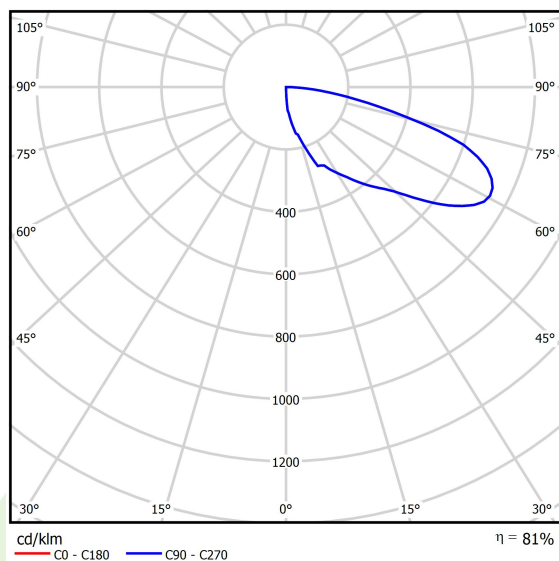

Product: KUBIK POLE 3000 0/4/0/0 LED 1,7W E IP65 22 6500K

Index: 19.3160.0096.22

Description

Outdoor luminaire for assembling on a hardened surface (concrete, sett, or basement) equipped with the highly effective power saving LED sources of the newest generation. It is dedicated to illuminate pedestrian routes such as park alleys, parking spaces communication routes, estate entrances. Luminaire body coated with facade paint dedicated for outdoor usage, light sources placed in upper part of the luminaire with the asymmetric lens providing illumination of the area. IP65 hermetic luminaire, IK09 strike resistant. Luminaire available in variety of colors from RAL color palette upon the clients request. Luminaire height: 300, 600, 900, 3000 and 4000 mm.

Product information

Category	Outdoor luminaires
Family	KUBIK POLE LED
Name	KUBIK POLE 3000 0/4/0/0 LED 1,7W E IP65 22 6500K
Index	19.3160.0096.22

Light and electrical data

Light source	LED
Luminous flux LED [lm]	688
LED power [W]	5
Luminaire luminous flux [lm]	559
Power of luminaire [W]	10
Luminaire's light efficiency [lm/W]	55,9
Color of the light [K]	6500
CRI	>80
SDCM (LED sources)	5
Beam angle [°]	asymmetric light distribution
Protection against electric shock	I
Protection degree	IP65
Voltage	220..240 V, 50..60 Hz
Lifetime of LED sources [h]	50000
Lx/By	L70/B50
Operating temperature range [°C]	-25 ÷ 30
Driver	standard on/off (E)
Power factor cos φ	>0,5
Circuit load capacity	37 (B10), 59 (B16), 61 (C10), 89 (C16)

Mechanical data

Assembly	for the ground
Material	aluminum
Color	RAL 9007 (dark gray, metallic, fine structure)
Diffuser	transparent polycarbonate
Impact resistant	IK09
Dimensions [mm]	150 x 150 x 3000

A graph of light