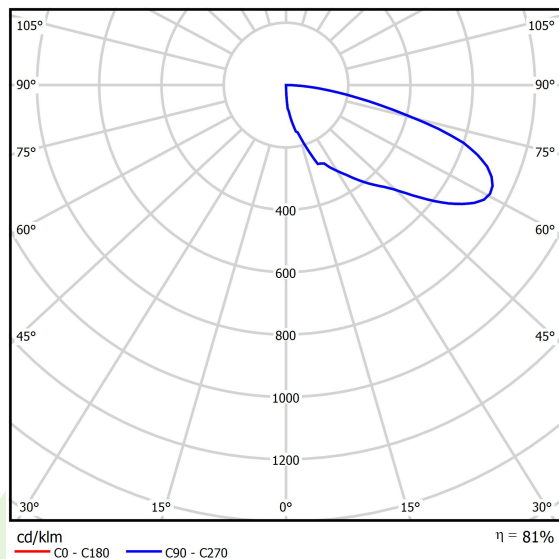

Product: KUBIK POLE 3000 0/4/0/0 LED 1,7W E IP65 22 6500K

Index: 19.3160.0096.22

Description

Outdoor luminaire for assembling on a hardened surface (concrete, sett, or basement) equipped with the highly effective power saving LED sources of the newest generation. It is dedicated to illuminate pedestrian routes such as park alleys, parking spaces communication routes, estate entrances. Luminaire body coated with facade paint dedicated for outdoor usage, light sources placed in upper part of the luminaire with the asymmetric lens providing illumination of the area. IP65 hermetic luminaire, IK09 strike resistant. Luminaire available in variety of colors from RAL color palette upon the clients request. Luminaire height: 300, 600, 900, 3000 and 4000 mm.

Product information

Category	Outdoor luminaires
Family	KUBIK POLE LED
Name	KUBIK POLE 3000 0/4/0/0 LED 1,7W E IP65 22 6500K
Index	19.3160.0096.22

Light and electrical data

Light source	LED
Luminous flux LED [lm]	688
LED power [W]	5
Luminaire luminous flux [lm]	559
Power of luminaire [W]	10
Luminaire's light efficiency [lm/W]	55,9
Color of the light [K]	6500
CRI	>80
SDCM (LED sources)	5
Beam angle [°]	asymmetric light distribution
Protection against electric shock	I
Protection degree	IP65
Voltage	220..240 V, 50..60 Hz
Lifetime of LED sources [h]	50000
Lx/By	L70/B50
Operating temperature range [°C]	-25 ÷ 30
Driver	standard on/off (E)
Power factor cos φ	>0,5
Circuit load capacity	37 (B10), 59 (B16), 61 (C10), 89 (C16)

Mechanical data

Assembly	for the ground
Material	aluminum
Color	RAL 9007 (dark gray, metallic, fine structure)
Diffuser	transparent polycarbonate
Impact resistant	IK09
Dimensions [mm]	150 x 150 x 3000

A graph of light