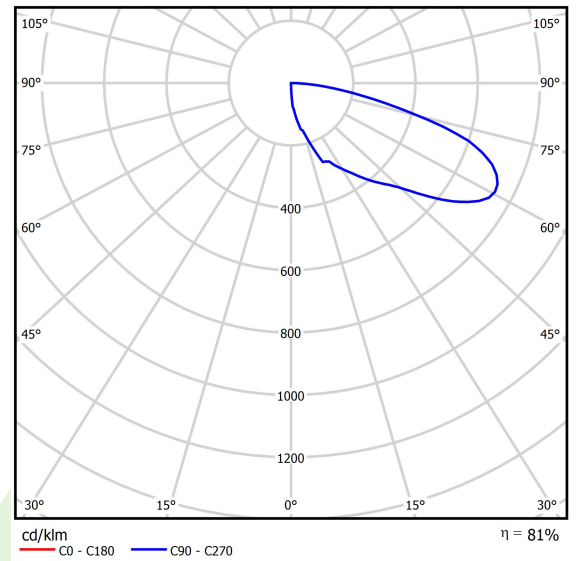

Product: KUBIK POLE 3000 0/4/0/0 LED 1,7W E IP65 22 6500K

Index: 19.3160.0096.22

Description

Outdoor luminaire for assembling on a hardened surface (concrete, sett, or basement) equipped with the highly effective power saving LED sources of the newest generation. It is dedicated to illuminate pedestrian routes such as park alleys, parking spaces communication routes, estate entrances. Luminaire body coated with facade paint dedicated for outdoor usage, light sources placed in upper part of the luminaire with the asymmetric lens providing illumination of the area. IP65 hermetic luminaire, IK09 strike resistant. Luminaire available in variety of colors from RAL color palette upon the clients request. Luminaire height: 300, 600, 900, 3000 and 4000 mm.

Product information

Category	Outdoor luminaires
Family	KUBIK POLE LED
Name	KUBIK POLE 3000 0/4/0/0 LED 1,7W E IP65 22 6500K
Index	19.3160.0096.22

Light and electrical data

Light source	LED
Luminous flux LED [lm]	688
LED power [W]	5
Luminaire luminous flux [lm]	559
Power of luminaire [W]	10
Luminaire's light efficiency [lm/W]	55,9
Color of the light [K]	6500
CRI	>80
SDCM (LED sources)	5
Beam angle [°]	asymmetric light distribution
Protection against electric shock	I
Protection degree	IP65
Voltage	220..240 V, 50..60 Hz
Lifetime of LED sources [h]	50000
Lx/By	L70/B50
Operating temperature range [°C]	-25 ÷ 30
Driver	standard on/off (E)
Power factor cos φ	>0,5
Circuit load capacity	37 (B10), 59 (B16), 61 (C10), 89 (C16)

Mechanical data

Assembly	for the ground
Material	aluminum
Color	RAL 9007 (dark gray, metallic, fine structure)
Diffuser	transparent polycarbonate
Impact resistant	IK09
Dimensions [mm]	150 x 150 x 3000

A graph of light