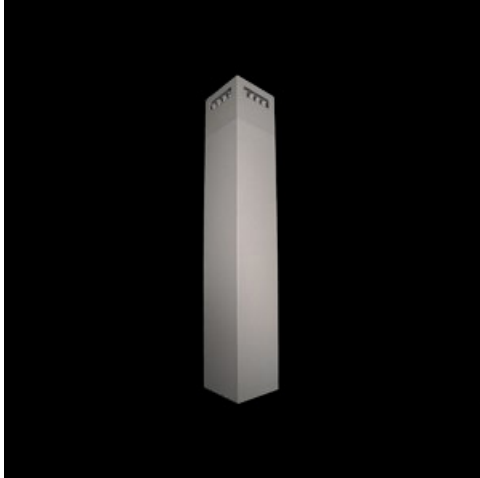

Product: KUBIK POLE 3000 0/4/0/0 LED 1,7W E IP65 22 6500K

Index: 19.3160.0096.22

Description

Outdoor luminaire for assembling on a hardened surface (concrete, sett, or basement) equipped with the highly effective power saving LED sources of the newest generation. It is dedicated to illuminate pedestrian routes such as park alleys, parking spaces communication routes, estate entrances. Luminaire body coated with facade paint dedicated for outdoor usage, light sources placed in upper part of the luminaire with the asymmetric lens providing illumination of the area. IP65 hermetic luminaire, IK09 strike resistant. Luminaire available in variety of colors from RAL color palette upon the clients request. Luminaire height: 300, 600, 900, 3000 and 4000 mm.

Product information

Category	Outdoor luminaires
Family	KUBIK POLE LED
Name	KUBIK POLE 3000 0/4/0/0 LED 1,7W E IP65 22 6500K
Index	19.3160.0096.22

Light and electrical data

Light source	LED
Luminous flux LED [lm]	688
LED power [W]	5
Luminaire luminous flux [lm]	559
Power of luminaire [W]	10
Luminaire's light efficiency [lm/W]	55,9
Color of the light [K]	6500
CRI	>80
SDCM (LED sources)	5
Beam angle [°]	asymmetric light distribution
Protection against electric shock	I
Protection degree	IP65
Voltage	220..240 V, 50..60 Hz
Lifetime of LED sources [h]	50000
Lx/By	L70/B50
Operating temperature range [°C]	-25 ÷ 30
Driver	standard on/off (E)
Power factor cos φ	>0,5
Circuit load capacity	37 (B10), 59 (B16), 61 (C10), 89 (C16)

Mechanical data

Assembly	for the ground
Material	aluminum
Color	RAL 9007 (dark gray, metallic, fine structure)
Diffuser	transparent polycarbonate
Impact resistant	IK09
Dimensions [mm]	150 x 150 x 3000

A graph of light