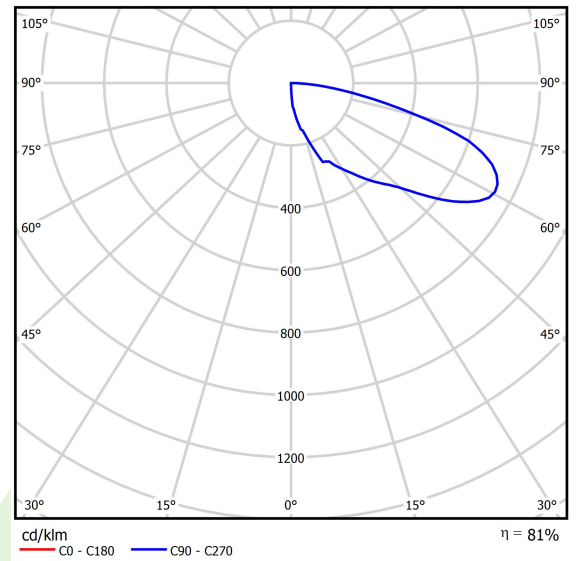

Product: KUBIK POLE 3000 0/4/0/0 LED 1,7W E IP65 22 3000K

Index: 19.3160.0095.22

Description

Outdoor luminaire for assembling on a hardened surface (concrete, sett, or basement) equipped with the highly effective power saving LED sources of the newest generation. It is dedicated to illuminate pedestrian routes such as park alleys, parking spaces communication routes, estate entrances. Luminaire body coated with facade paint dedicated for outdoor usage, light sources placed in upper part of the luminaire with the asymmetric lens providing illumination of the area. IP65 hermetic luminaire, IK09 strike resistant. Luminaire available in variety of colors from RAL color palette upon the clients request. Luminaire height: 300, 600, 900, 3000 and 4000 mm.

Product information

Category	Outdoor luminaires
Family	KUBIK POLE LED
Name	KUBIK POLE 3000 0/4/0/0 LED 1,7W E IP65 22 3000K
Index	19.3160.0095.22
EAN	5901867476890

Light and electrical data

Light source	LED
Luminous flux LED [lm]	496
LED power [W]	5
Luminaire luminous flux [lm]	403
Power of luminaire [W]	10
Luminaire's light efficiency [lm/W]	40,3
Color of the light [K]	3000
CRI	>80
Beam angle [°]	asymmetric light distribution
Protection against electric shock	I
Protection degree	IP65
Voltage	220..240 V, 50..60 Hz
Lifetime of LED sources [h]	50000
Lx/By	L70/B50
Operating temperature range [°C]	-25 ÷ 30
Driver	standard on/off (E)
Power factor cos φ	>0,5
Circuit load capacity	37 (B10), 59 (B16), 61 (C10), 89 (C16)

Mechanical data

Assembly	for the ground
Material	aluminum
Color	RAL 9007 (dark grey, metallic, fine structure)
Diffuser	transparent polycarbonate
Impact resistant	IK09
Dimensions [mm]	150 x 150 x 3000

A graph of light