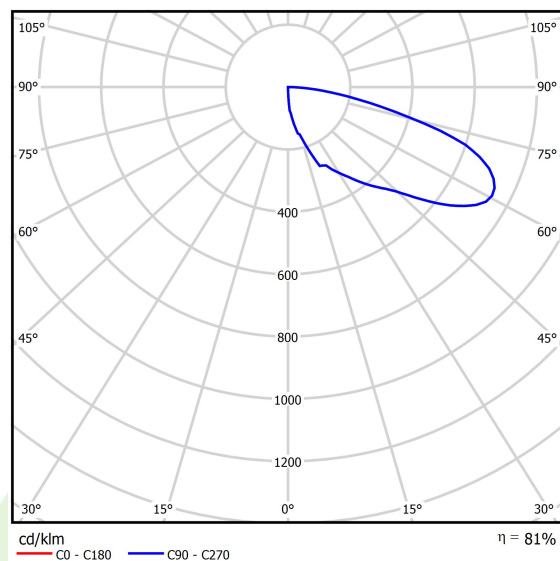

## Light and electrical data

Light source	<b>LED</b>
Luminous flux LED [lm]	<b>496</b>
LED power [W]	<b>5</b>
Luminaire luminous flux [lm]	<b>403</b>
Power of luminaire [W]	<b>10</b>
Luminaire's light efficiency [lm/W]	<b>40,3</b>
Color of the light [K]	<b>3000</b>
CRI	<b>&gt;80</b>
SDCM (LED sources)	<b>5</b>
Beam angle [°]	<b>asymmetric light distribution</b>
Protection against electric shock	<b>I</b>
Protection degree	<b>IP65</b>
Voltage	<b>220..240 V, 50..60 Hz</b>
Lifetime of LED sources [h]	<b>50000</b>
Lx/By	<b>L70/B50</b>
Operating temperature range [°C]	<b>-25 ÷ 30</b>
Driver	<b>standard on/off (E)</b>
Power factor cos φ	<b>&gt;0,5</b>
Circuit load capacity	<b>37 (B10), 59 (B16), 61 (C10), 89 (C16)</b>

## A graph of light