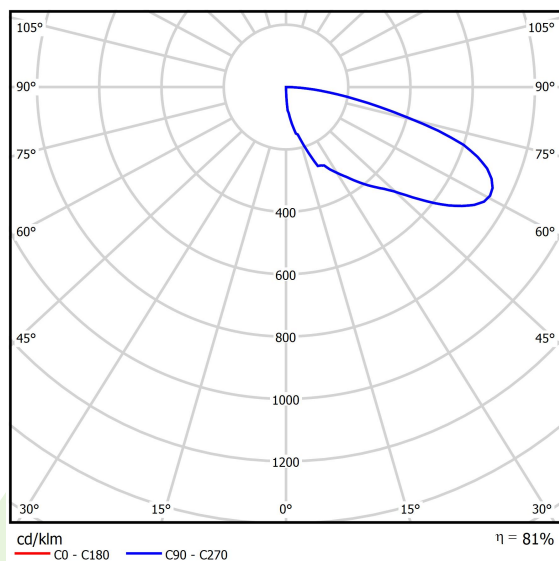

Product: KUBIK POLE 3000 0/3/0/0 LED 1,7W E IP65 22 6500K

Index: 19.3160.0094.22

Description

Outdoor luminaire for assembling on a hardened surface (concrete, sett, or basement) equipped with the highly effective power saving LED sources of the newest generation. It is dedicated to illuminate pedestrian routes such as park alleys, parking spaces communication routes, estate entrances. Luminaire body coated with facade paint dedicated for outdoor usage, light sources placed in upper part of the luminaire with the asymmetric lens providing illumination of the area. IP65 hermetic luminaire, IK09 strike resistant. Luminaire available in variety of colors from RAL color palette upon the clients request. Luminaire height: 300, 600, 900, 3000 and 4000 mm.

Product information

Category	Outdoor luminaires
Family	KUBIK POLE LED
Name	KUBIK POLE 3000 0/3/0/0 LED 1,7W E IP65 22 6500K
Index	19.3160.0094.22

Light and electrical data

Light source	LED
Luminous flux LED [lm]	516
LED power [W]	5
Luminaire luminous flux [lm]	420
Power of luminaire [W]	7
Luminaire's light efficiency [lm/W]	60
Color of the light [K]	6500
CRI	>80
SDCM (LED sources)	5
Beam angle [°]	asymmetric light distribution
Protection against electric shock	I
Protection degree	IP65
Voltage	220..240 V, 50..60 Hz
Lifetime of LED sources [h]	50000
Lx/By	L70/B50
Operating temperature range [°C]	-25 ÷ 30
Driver	standard on/off (E)
Power factor cos φ	>0,5
Circuit load capacity	37 (B10), 59 (B16), 61 (C10), 89 (C16)

Mechanical data

Assembly	for the ground
Material	aluminum
Color	RAL 9007 (dark gray, metallic, fine structure)
Diffuser	transparent polycarbonate
Impact resistant	IK09
Dimensions [mm]	150 x 150 x 3000

A graph of light