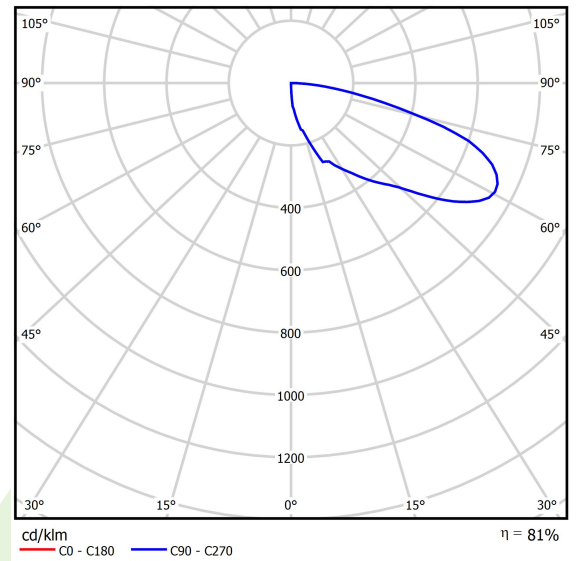

Product: KUBIK POLE 3000 0/3/0/0 LED 1,7W E IP65 22 6500K

Index: 19.3160.0094.22

Description

Outdoor luminaire for assembling on a hardened surface (concrete, sett, or basement) equipped with the highly effective power saving LED sources of the newest generation. It is dedicated to illuminate pedestrian routes such as park alleys, parking spaces communication routes, estate entrances. Luminaire body coated with facade paint dedicated for outdoor usage, light sources placed in upper part of the luminaire with the asymmetric lens providing illumination of the area. IP65 hermetic luminaire, IK09 strike resistant. Luminaire available in variety of colors from RAL color palette upon the clients request. Luminaire height: 300, 600, 900, 3000 and 4000 mm.

Product information

Category	Outdoor luminaires
Family	KUBIK POLE LED
Name	KUBIK POLE 3000 0/3/0/0 LED 1,7W E IP65 22 6500K
Index	19.3160.0094.22

Light and electrical data

Light source	LED
Luminous flux LED [lm]	516
LED power [W]	5
Luminaire luminous flux [lm]	420
Power of luminaire [W]	7
Luminaire's light efficiency [lm/W]	60
Color of the light [K]	6500
CRI	>80
SDCM (LED sources)	5
Beam angle [°]	asymmetric light distribution
Protection against electric shock	I
Protection degree	IP65
Voltage	220..240 V, 50..60 Hz
Lifetime of LED sources [h]	50000
Lx/By	L70/B50
Operating temperature range [°C]	-25 ÷ 30
Driver	standard on/off (E)
Power factor cos φ	>0,5
Circuit load capacity	37 (B10), 59 (B16), 61 (C10), 89 (C16)

Mechanical data

Assembly	for the ground
Material	aluminum
Color	RAL 9007 (dark gray, metallic, fine structure)
Diffuser	transparent polycarbonate
Impact resistant	IK09
Dimensions [mm]	150 x 150 x 3000

A graph of light