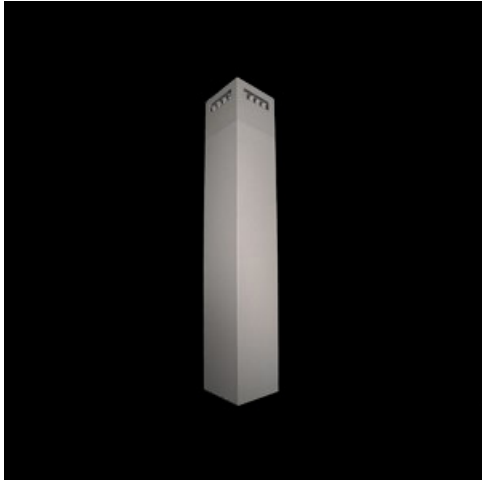

Product: KUBIK POLE 900 3/3/3/0 LED 1,7W E IP65 22 3000K

Index: 19.3160.0081.22

Description

Outdoor luminaire for assembling on a hardened surface (concrete, sett, or basement) equipped with the highly effective power saving LED sources of the newest generation. It is dedicated to illuminate pedestrian routes such as park alleys, parking spaces communication routes, estate entrances. Luminaire body coated with facade paint dedicated for outdoor usage, light sources placed in upper part of the luminaire with the asymmetric lens providing illumination of the area. IP65 hermetic luminaire, IK09 strike resistant. Luminaire available in variety of colors from RAL color palette upon the clients request. Luminaire height: 300, 600, 900, 3000 and 4000 mm.

Product information

Category	Outdoor luminaires
Family	KUBIK POLE LED
Name	KUBIK POLE 900 3/3/3/0 LED 1,7W E IP65 22 3000K
Index	19.3160.0081.22

Light and electrical data

Light source	LED
Luminous flux LED [lm]	1116
LED power [W]	15
Luminaire luminous flux [lm]	908
Power of luminaire [W]	19
Luminaire's light efficiency [lm/W]	47,8
Color of the light [K]	3000
CRI	>80
SDCM (LED sources)	5
Beam angle [°]	asymmetric light distribution
Protection against electric shock	I
Protection degree	IP65
Voltage	220..240 V, 50..60 Hz
Lifetime of LED sources [h]	50000
Lx/By	L70/B50
Operating temperature range [°C]	-25 ÷ 30
Driver	standard on/off (E)
Power factor cos φ	>0,5
Circuit load capacity	37 (B10), 59 (B16), 61 (C10), 89 (C16)

Mechanical data

Assembly	for the ground
Material	aluminum
Color	RAL 9007 (dark gray, metallic, fine structure)
Diffuser	transparent polycarbonate
Impact resistant	IK09
Weight [kg]	7,4
Dimensions [mm]	150 x 150 x 900