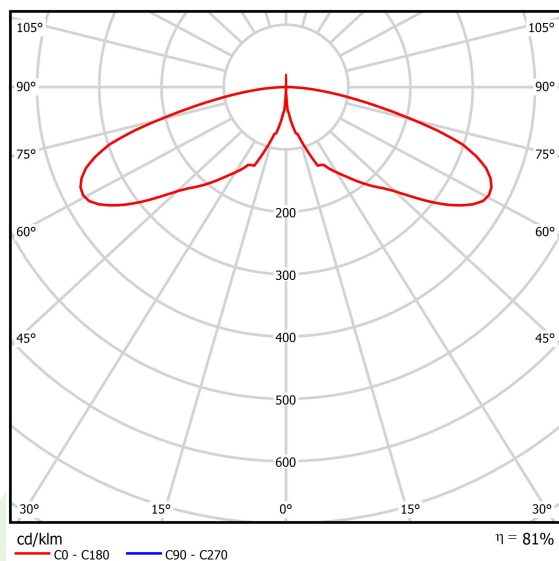

## Light and electrical data

Light source	<b>LED</b>
Luminous flux LED [lm]	<b>1032</b>
LED power [W]	<b>10</b>
Luminaire luminous flux [lm]	<b>835</b>
Power of luminaire [W]	<b>13</b>
Luminaire's light efficiency [lm/W]	<b>64,2</b>
Color of the light [K]	<b>6500</b>
CRI	<b>&gt;80</b>
SDCM (LED sources)	<b>5</b>
Beam angle [°]	<b>asymmetric light distribution</b>
Protection against electric shock	<b>I</b>
Protection degree	<b>IP65</b>
Voltage	<b>220..240 V, 50..60 Hz</b>
Lifetime of LED sources [h]	<b>50000</b>
Lx/By	<b>L70/B50</b>
Operating temperature range [°C]	<b>-25 ÷ 30</b>
Driver	<b>standard on/off (E)</b>
Power factor cos φ	<b>&gt;0,5</b>
Circuit load capacity	<b>37 (B10), 59 (B16), 61 (C10), 89 (C16)</b>

## A graph of light