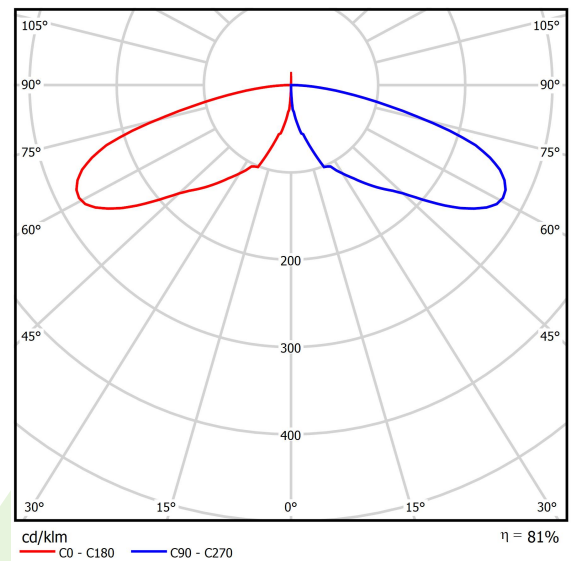

## Light and electrical data

Light source	<b>LED</b>
Luminous flux LED [lm]	<b>2064</b>
LED power [W]	<b>20</b>
Luminaire luminous flux [lm]	<b>1679</b>
Power of luminaire [W]	<b>23</b>
Luminaire's light efficiency [lm/W]	<b>73</b>
Color of the light [K]	<b>6500</b>
CRI	<b>&gt;80</b>
SDCM (LED sources)	<b>5</b>
Beam angle [°]	<b>asymmetric light distribution</b>
Protection against electric shock	<b>I</b>
Protection degree	<b>IP65</b>
Voltage	<b>220..240 V, 50..60 Hz</b>
Lifetime of LED sources [h]	<b>50000</b>
Lx/By	<b>L70/B50</b>
Operating temperature range [°C]	<b>-25 ÷ 30</b>
Driver	<b>standard on/off (E)</b>
Power factor cos φ	<b>&gt;0,5</b>
Circuit load capacity	<b>20 (B10), 30 (B16), 33 (C10), 53 (C16)</b>

## A graph of light