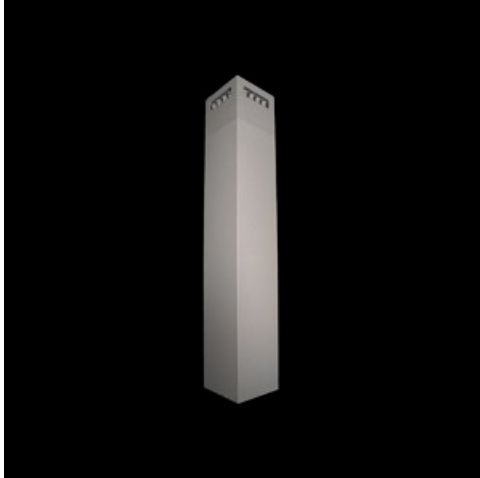

Product: KUBIK POLE 900 4/4/4/0 LED 1,7W E IP65 22 3000K

Index: 19.3160.0087.22

Description

Outdoor luminaire for assembling on a hardened surface (concrete, sett, or basement) equipped with the highly effective power saving LED sources of the newest generation. It is dedicated to illuminate pedestrian routes such as park alleys, parking spaces communication routes, estate entrances. Luminaire body coated with facade paint dedicated for outdoor usage, light sources placed in upper part of the luminaire with the asymmetric lens providing illumination of the area. IP65 hermetic luminaire, IK09 strike resistant. Luminaire available in variety of colors from RAL color palette upon the clients request. Luminaire height: 300, 600, 900, 3000 and 4000 mm.

Product information

Category	Outdoor luminaires
Family	KUBIK POLE LED
Name	KUBIK POLE 900 4/4/4/0 LED 1,7W E IP65 22 3000K
Index	19.3160.0087.22

Light and electrical data

Light source	LED
Luminous flux LED [lm]	1488
LED power [W]	20
Luminaire luminous flux [lm]	1210
Power of luminaire [W]	23
Luminaire's light efficiency [lm/W]	52,6
Color of the light [K]	3000
CRI	>80
SDCM (LED sources)	5
Beam angle [°]	asymmetric light distribution
Protection against electric shock	I
Protection degree	IP65
Voltage	220..240 V, 50..60 Hz
Lifetime of LED sources [h]	50000
Lx/By	L70/B50
Operating temperature range [°C]	-25 ÷ 30
Driver	standard on/off (E)
Power factor cos φ	>0,5
Circuit load capacity	20 (B10), 30 (B16), 33 (C10), 53 (C16)

Mechanical data

Assembly	for the ground
Material	aluminum
Color	RAL 9007 (dark gray, metallic, fine structure)
Diffuser	transparent polycarbonate
Impact resistant	IK09
Dimensions [mm]	150 x 150 x 900

A graph of light