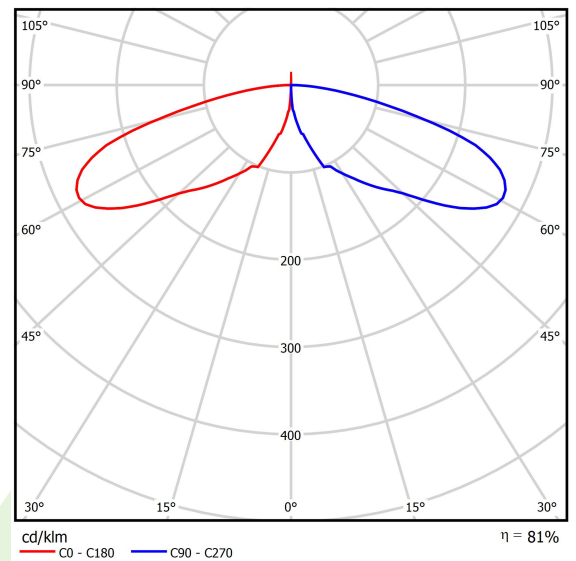

A graph of light

Accessories

Index 2TJ5782-3

Name 5782-3 Foundations RAL9007

Index 2TJ5782-4

Name 5782-4 Foundations