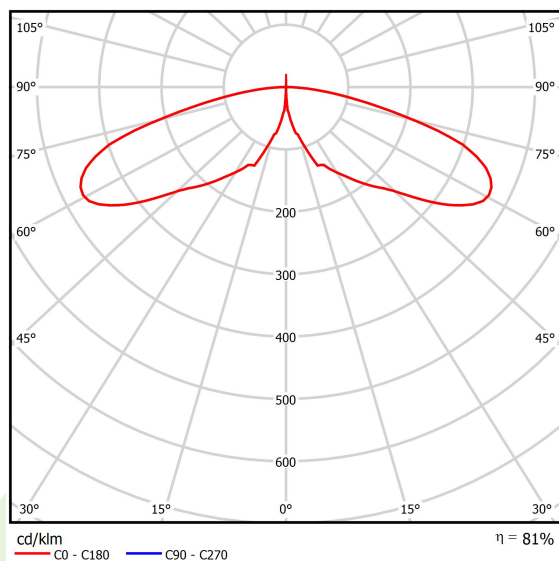

Product: KUBIK POLE 900 4/0/4/0 LED 1,7W E IP65 22 6500K

Index: 19.3160.0086.22

Description

Outdoor luminaire for assembling on a hardened surface (concrete, sett, or basement) equipped with the highly effective power saving LED sources of the newest generation. It is dedicated to illuminate pedestrian routes such as park alleys, parking spaces communication routes, estate entrances. Luminaire body coated with facade paint dedicated for outdoor usage, light sources placed in upper part of the luminaire with the asymmetric lens providing illumination of the area. IP65 hermetic luminaire, IK09 strike resistant. Luminaire available in variety of colors from RAL color palette upon the clients request. Luminaire height: 300, 600, 900, 3000 and 4000 mm.

Product information

Category	Outdoor luminaires
Family	KUBIK POLE LED
Name	KUBIK POLE 900 4/0/4/0 LED 1,7W E IP65 22 6500K
Index	19.3160.0086.22

Light and electrical data

Light source	LED
Luminous flux LED [lm]	1376
LED power [W]	14
Luminaire luminous flux [lm]	1113
Power of luminaire [W]	15
Luminaire's light efficiency [lm/W]	74,2
Color of the light [K]	6500
CRI	>80
SDCM (LED sources)	5
Beam angle [°]	asymmetric light distribution
Protection against electric shock	I
Protection degree	IP65
Voltage	220..240 V, 50..60 Hz
Lifetime of LED sources [h]	50000
Lx/By	L70/B50
Operating temperature range [°C]	-25 ÷ 30
Driver	standard on/off (E)
Power factor cos φ	>0,5
Circuit load capacity	37 (B10), 59 (B16), 61 (C10), 89 (C16)

Mechanical data

Assembly	for the ground
Material	aluminum
Color	RAL 9007 (dark gray, metallic, fine structure)
Diffuser	transparent polycarbonate
Impact resistant	IK09
Dimensions [mm]	150 x 150 x 900

A graph of light