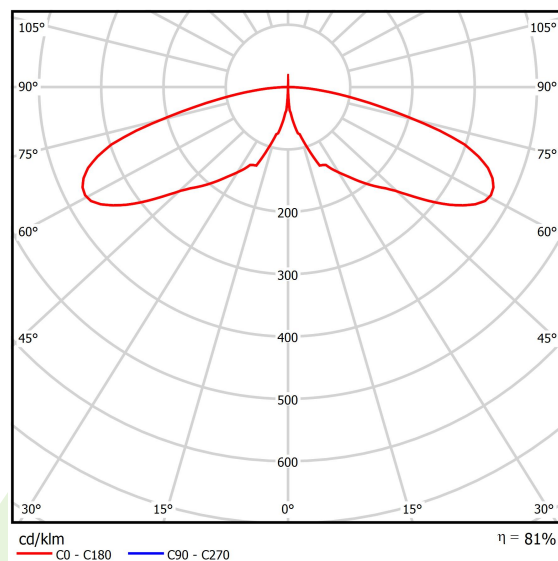

Product: KUBIK POLE 900 4/0/4/0 LED 1,7W E IP65 22 6500K

Index: 19.3160.0086.22

Description

Outdoor luminaire for assembling on a hardened surface (concrete, sett, or basement) equipped with the highly effective power saving LED sources of the newest generation. It is dedicated to illuminate pedestrian routes such as park alleys, parking spaces communication routes, estate entrances. Luminaire body coated with facade paint dedicated for outdoor usage, light sources placed in upper part of the luminaire with the asymmetric lens providing illumination of the area. IP65 hermetic luminaire, IK09 strike resistant. Luminaire available in variety of colors from RAL color palette upon the clients request. Luminaire height: 300, 600, 900, 3000 and 4000 mm.

Product information

Category	Outdoor luminaires
Family	KUBIK POLE LED
Name	KUBIK POLE 900 4/0/4/0 LED 1,7W E IP65 22 6500K
Index	19.3160.0086.22

Light and electrical data

Light source	LED
Luminous flux LED [lm]	1376
LED power [W]	14
Luminaire luminous flux [lm]	1113
Power of luminaire [W]	15
Luminaire's light efficiency [lm/W]	74,2
Color of the light [K]	6500
CRI	>80
SDCM (LED sources)	5
Beam angle [°]	asymmetric light distribution
Protection against electric shock	I
Protection degree	IP65
Voltage	220..240 V, 50..60 Hz
Lifetime of LED sources [h]	50000
Lx/By	L70/B50
Operating temperature range [°C]	-25 ÷ 30
Driver	standard on/off (E)
Power factor cos φ	>0,5
Circuit load capacity	37 (B10), 59 (B16), 61 (C10), 89 (C16)

Mechanical data

Assembly	for the ground
Material	aluminum
Color	RAL 9007 (dark gray, metallic, fine structure)
Diffuser	transparent polycarbonate
Impact resistant	IK09
Dimensions [mm]	150 x 150 x 900

A graph of light