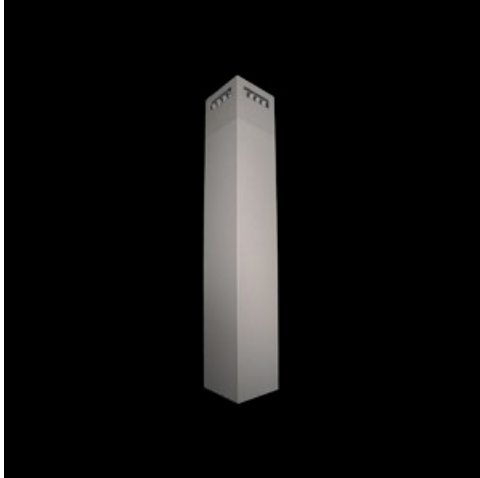

Product: KUBIK POLE 900 4/0/4/0 LED 1,7W E IP65 22 3000K

Index: 19.3160.0085.22

Description

Outdoor luminaire for assembling on a hardened surface (concrete, sett, or basement) equipped with the highly effective power saving LED sources of the newest generation. It is dedicated to illuminate pedestrian routes such as park alleys, parking spaces communication routes, estate entrances. Luminaire body coated with facade paint dedicated for outdoor usage, light sources placed in upper part of the luminaire with the asymmetric lens providing illumination of the area. IP65 hermetic luminaire, IK09 strike resistant. Luminaire available in variety of colors from RAL color palette upon the clients request. Luminaire height: 300, 600, 900, 3000 and 4000 mm.

Product information

Category	Outdoor luminaires
Family	KUBIK POLE LED
Name	KUBIK POLE 900 4/0/4/0 LED 1,7W E IP65 22 3000K
Index	19.3160.0085.22
EAN	5901867439154

Light and electrical data

Light source	LED
Luminous flux LED [lm]	992
LED power [W]	14
Luminaire luminous flux [lm]	802
Power of luminaire [W]	15
Luminaire's light efficiency [lm/W]	53,5
Color of the light [K]	3000
CRI	>80
Beam angle [°]	asymmetric light distribution
Protection against electric shock	I
Protection degree	IP65
Voltage	220..240 V, 50..60 Hz
Lifetime of LED sources [h]	50000
Lx/By	L70/B50
Operating temperature range [°C]	-25 ÷ 30
Driver	standard on/off (E)
Power factor cos φ	>0,5
Circuit load capacity	37 (B10), 59 (B16), 61 (C10), 89 (C16)

Mechanical data

Assembly	for the ground
Material	aluminum
Color	RAL 9007 (dark grey, metallic, fine structure)
Diffuser	transparent polycarbonate
Impact resistant	IK09
Dimensions [mm]	150 x 150 x 900

A graph of light