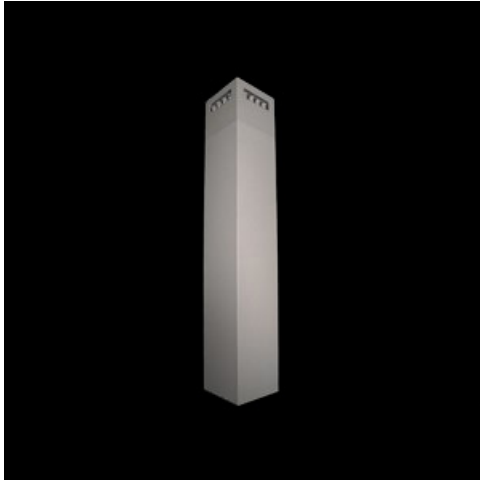

Product: KUBIK POLE 900 1/4/1/0 LED 1,7W E IP65 22 6500K

Index: 19.3160.0072.22

Description

Outdoor luminaire for assembling on a hardened surface (concrete, sett, or basement) equipped with the highly effective power saving LED sources of the newest generation. It is dedicated to illuminate pedestrian routes such as park alleys, parking spaces communication routes, estate entrances. Luminaire body coated with facade paint dedicated for outdoor usage, light sources placed in upper part of the luminaire with the asymmetric lens providing illumination of the area. IP65 hermetic luminaire, IK09 strike resistant. Luminaire available in variety of colors from RAL color palette upon the clients request. Luminaire height: 300, 600, 900, 3000 and 4000 mm.

Product information

Category	Outdoor luminaires
Family	KUBIK POLE LED
Name	KUBIK POLE 900 1/4/1/0 LED 1,7W E IP65 22 6500K
Index	19.3160.0072.22

Light and electrical data

Light source	LED
Luminous flux LED [lm]	1032
LED power [W]	10
Luminaire luminous flux [lm]	838
Power of luminaire [W]	13
Luminaire's light efficiency [lm/W]	64,5
Color of the light [K]	6500
CRI	>80
SDCM (LED sources)	5
Beam angle [°]	asymmetric light distribution
Protection against electric shock	I
Protection degree	IP65
Voltage	220..240 V, 50..60 Hz
Lifetime of LED sources [h]	50000
Lx/By	L70/B50
Operating temperature range [°C]	-25 ÷ 30
Driver	standard on/off (E)
Power factor cos φ	>0,5
Circuit load capacity	37 (B10), 59 (B16), 61 (C10), 89 (C16)

Mechanical data

Assembly	for the ground
Material	aluminum
Color	RAL 9007 (dark gray, metallic, fine structure)
Diffuser	transparent polycarbonate
Impact resistant	IK09
Dimensions [mm]	150 x 150 x 900

A graph of light