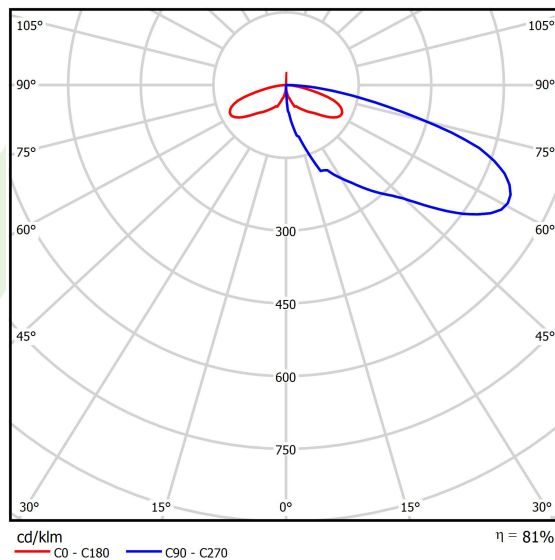

Mechanical data

Assembly	for the ground
Material	aluminum
Color	RAL 9007 (dark grey, metallic, fine structure)
Diffuser	transparent polycarbonate
Impact resistant	IK09
Dimensions [mm]	150 x 150 x 900

A graph of light

Accessories

Index 2TJ5782-3

Name 5782-3 Foundations RAL9007

Index 2TJ5782-4

Name 5782-4 Foundations