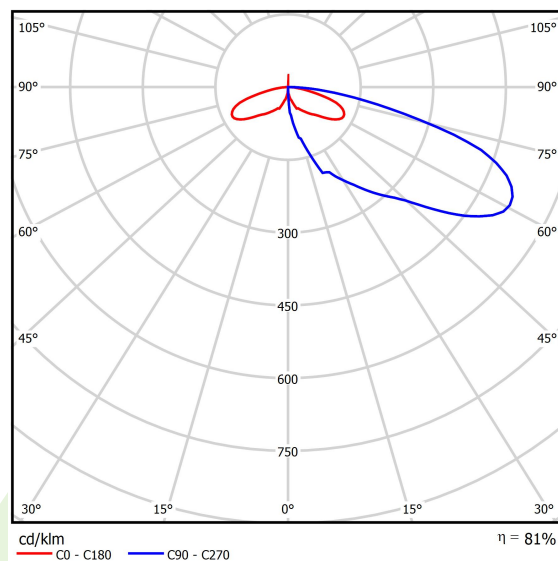

## Light and electrical data

Light source	<b>LED</b>
Luminous flux LED [lm]	<b>1032</b>
LED power [W]	<b>10</b>
Luminaire luminous flux [lm]	<b>838</b>
Power of luminaire [W]	<b>13</b>
Luminaire's light efficiency [lm/W]	<b>64,5</b>
Color of the light [K]	<b>6500</b>
CRI	<b>&gt;80</b>
SDCM (LED sources)	<b>5</b>
Beam angle [°]	<b>asymmetric light distribution</b>
Protection against electric shock	<b>I</b>
Protection degree	<b>IP65</b>
Voltage	<b>220..240 V, 50..60 Hz</b>
Lifetime of LED sources [h]	<b>50000</b>
Lx/By	<b>L70/B50</b>
Operating temperature range [°C]	<b>-25 ÷ 30</b>
Driver	<b>standard on/off (E)</b>
Power factor cos φ	<b>&gt;0,5</b>
Circuit load capacity	<b>37 (B10), 59 (B16), 61 (C10), 89 (C16)</b>

## A graph of light