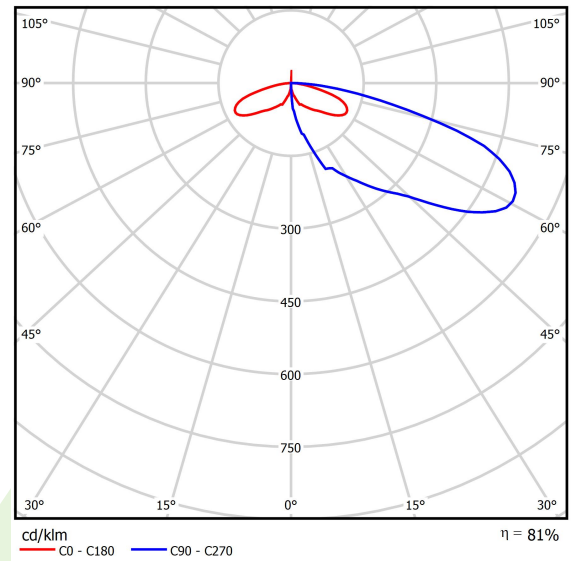

Product: KUBIK POLE 900 1/4/1/0 LED 1,7W E IP65 22 6500K

Index: 19.3160.0072.22

Description

Outdoor luminaire for assembling on a hardened surface (concrete, sett, or basement) equipped with the highly effective power saving LED sources of the newest generation. It is dedicated to illuminate pedestrian routes such as park alleys, parking spaces communication routes, estate entrances. Luminaire body coated with facade paint dedicated for outdoor usage, light sources placed in upper part of the luminaire with the asymmetric lens providing illumination of the area. IP65 hermetic luminaire, IK09 strike resistant. Luminaire available in variety of colors from RAL color palette upon the clients request. Luminaire height: 300, 600, 900, 3000 and 4000 mm.

Product information

Category	Outdoor luminaires
Family	KUBIK POLE LED
Name	KUBIK POLE 900 1/4/1/0 LED 1,7W E IP65 22 6500K
Index	19.3160.0072.22

Light and electrical data

Light source	LED
Luminous flux LED [lm]	1032
LED power [W]	10
Luminaire luminous flux [lm]	838
Power of luminaire [W]	13
Luminaire's light efficiency [lm/W]	64,5
Color of the light [K]	6500
CRI	>80
SDCM (LED sources)	5
Beam angle [°]	asymmetric light distribution
Protection against electric shock	I
Protection degree	IP65
Voltage	220..240 V, 50..60 Hz
Lifetime of LED sources [h]	50000
Lx/By	L70/B50
Operating temperature range [°C]	-25 ÷ 30
Driver	standard on/off (E)
Power factor cos φ	>0,5
Circuit load capacity	37 (B10), 59 (B16), 61 (C10), 89 (C16)

Mechanical data

Assembly	for the ground
Material	aluminum
Color	RAL 9007 (dark gray, metallic, fine structure)
Diffuser	transparent polycarbonate
Impact resistant	IK09
Dimensions [mm]	150 x 150 x 900

A graph of light