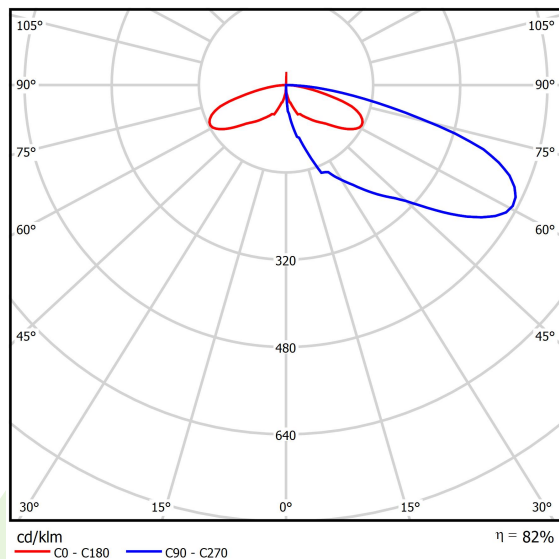

Product: KUBIK POLE 900 1/3/1/0 LED 1,7W E IP65 22 6500K

Index: 19.3160.0070.22

Description

Outdoor luminaire for assembling on a hardened surface (concrete, sett, or basement) equipped with the highly effective power saving LED sources of the newest generation. It is dedicated to illuminate pedestrian routes such as park alleys, parking spaces communication routes, estate entrances. Luminaire body coated with facade paint dedicated for outdoor usage, light sources placed in upper part of the luminaire with the asymmetric lens providing illumination of the area. IP65 hermetic luminaire, IK09 strike resistant. Luminaire available in variety of colors from RAL color palette upon the clients request. Luminaire height: 300, 600, 900, 3000 and 4000 mm.

Product information

Category	Outdoor luminaires
Family	KUBIK POLE LED
Name	KUBIK POLE 900 1/3/1/0 LED 1,7W E IP65 22 6500K
Index	19.3160.0070.22
EAN	5901867439543

Light and electrical data

Light source	LED
Luminous flux LED [lm]	860
LED power [W]	9
Luminaire luminous flux [lm]	702
Power of luminaire [W]	12
Luminaire's light efficiency [lm/W]	58,5
Color of the light [K]	6500
CRI	>80
Beam angle [°]	asymmetric light distribution
Protection against electric shock	I
Protection degree	IP65
Voltage	220..240 V, 50..60 Hz
Lifetime of LED sources [h]	50000
Lx/By	L70/B50
Operating temperature range [°C]	-25 ÷ 30
Driver	standard on/off (E)
Power factor cos φ	>0,5
Circuit load capacity	37 (B10), 59 (B16), 61 (C10), 89 (C16)

Mechanical data

Assembly	for the ground
Material	aluminum
Color	RAL 9007 (dark grey, metallic, fine structure)
Diffuser	transparent polycarbonate
Impact resistant	IK09
Dimensions [mm]	150 x 150 x 900

A graph of light