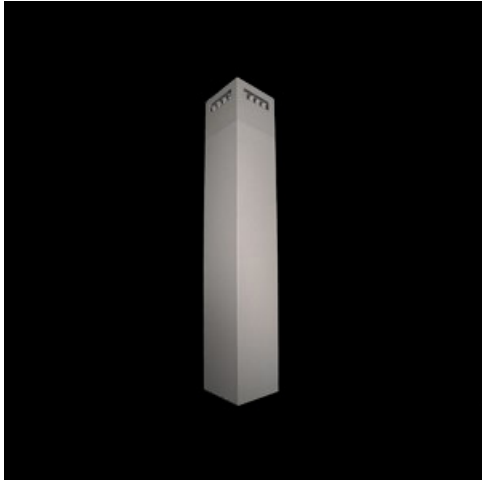

Product: KUBIK POLE 900 1/3/1/0 LED 1,7W E IP65 22 6500K

Index: 19.3160.0070.22

Description

Outdoor luminaire for assembling on a hardened surface (concrete, sett, or basement) equipped with the highly effective power saving LED sources of the newest generation. It is dedicated to illuminate pedestrian routes such as park alleys, parking spaces communication routes, estate entrances. Luminaire body coated with facade paint dedicated for outdoor usage, light sources placed in upper part of the luminaire with the asymmetric lens providing illumination of the area. IP65 hermetic luminaire, IK09 strike resistant. Luminaire available in variety of colors from RAL color palette upon the clients request. Luminaire height: 300, 600, 900, 3000 and 4000 mm.

Product information

Category	Outdoor luminaires
Family	KUBIK POLE LED
Name	KUBIK POLE 900 1/3/1/0 LED 1,7W E IP65 22 6500K
Index	19.3160.0070.22
EAN	5901867439543

Light and electrical data

Light source	LED
Luminous flux LED [lm]	860
LED power [W]	9
Luminaire luminous flux [lm]	702
Power of luminaire [W]	12
Luminaire's light efficiency [lm/W]	58,5
Color of the light [K]	6500
CRI	>80
Beam angle [°]	asymmetric light distribution
Protection against electric shock	I
Protection degree	IP65
Voltage	220..240 V, 50..60 Hz
Lifetime of LED sources [h]	50000
Lx/By	L70/B50
Operating temperature range [°C]	-25 ÷ 30
Driver	standard on/off (E)
Power factor cos φ	>0,5
Circuit load capacity	37 (B10), 59 (B16), 61 (C10), 89 (C16)

Mechanical data

Assembly	for the ground
Material	aluminum
Color	RAL 9007 (dark grey, metallic, fine structure)
Diffuser	transparent polycarbonate
Impact resistant	IK09
Dimensions [mm]	150 x 150 x 900

A graph of light