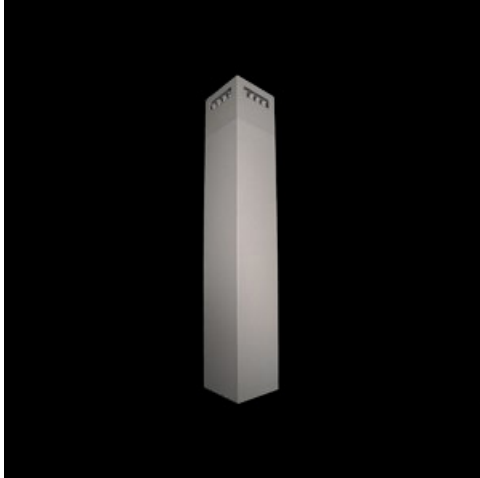

Product: KUBIK POLE 900 3/0/3/0 LED 1,7W E IP65 22 3000K

Index: 19.3160.0079.22

Description

Outdoor luminaire for assembling on a hardened surface (concrete, sett, or basement) equipped with the highly effective power saving LED sources of the newest generation. It is dedicated to illuminate pedestrian routes such as park alleys, parking spaces communication routes, estate entrances. Luminaire body coated with facade paint dedicated for outdoor usage, light sources placed in upper part of the luminaire with the asymmetric lens providing illumination of the area. IP65 hermetic luminaire, IK09 strike resistant. Luminaire available in variety of colors from RAL color palette upon the clients request. Luminaire height: 300, 600, 900, 3000 and 4000 mm.

Product information

Category	Outdoor luminaires
Family	KUBIK POLE LED
Name	KUBIK POLE 900 3/0/3/0 LED 1,7W E IP65 22 3000K
Index	19.3160.0079.22
EAN	5901867439161

Light and electrical data

Light source	LED
Luminous flux LED [lm]	744
LED power [W]	10
Luminaire luminous flux [lm]	602
Power of luminaire [W]	13
Luminaire's light efficiency [lm/W]	46,3
Color of the light [K]	3000
CRI	>80
Beam angle [°]	asymmetric light distribution
Protection against electric shock	I
Protection degree	IP65
Voltage	220..240 V, 50..60 Hz
Lifetime of LED sources [h]	50000
Lx/By	L70/B50
Operating temperature range [°C]	-25 ÷ 30
Driver	standard on/off (E)
Power factor cos φ	>0,5
Circuit load capacity	37 (B10), 59 (B16), 61 (C10), 89 (C16)

Mechanical data

Assembly	for the ground
Material	aluminum
Color	RAL 9007 (dark grey, metallic, fine structure)
Diffuser	transparent polycarbonate
Impact resistant	IK09
Dimensions [mm]	150 x 150 x 900

A graph of light