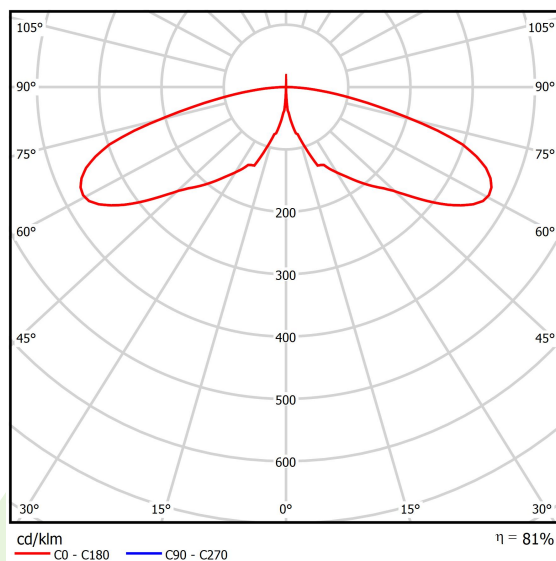

Product information

Category	Outdoor luminaires
Family	KUBIK POLE LED
Name	KUBIK POLE 900 3/0/3/0 LED 1,7W E IP65 22 3000K
Index	19.3160.0079.22
EAN	5901867439161

Light and electrical data

Light source	LED
Luminous flux LED [lm]	744
LED power [W]	10
Luminaire luminous flux [lm]	602
Power of luminaire [W]	13
Luminaire's light efficiency [lm/W]	46,3
Color of the light [K]	3000
CRI	>80
Beam angle [°]	asymmetric light distribution
Protection against electric shock	I
Protection degree	IP65
Voltage	220..240 V, 50..60 Hz
Lifetime of LED sources [h]	50000
Lx/By	L70/B50
Operating temperature range [°C]	-25 ÷ 30
Driver	standard on/off (E)
Power factor cos φ	>0,5
Circuit load capacity	37 (B10), 59 (B16), 61 (C10), 89 (C16)

Mechanical data

Assembly	for the ground
Material	aluminum
Color	RAL 9007 (dark grey, metallic, fine structure)
Diffuser	transparent polycarbonate
Impact resistant	IK09
Dimensions [mm]	150 x 150 x 900

A graph of light