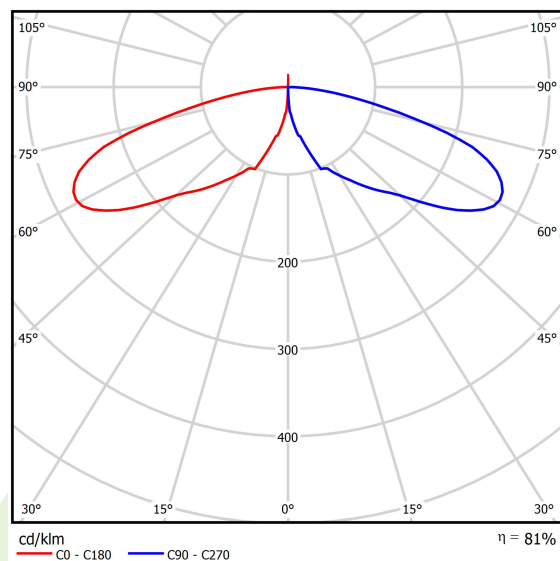

## Light and electrical data

Light source	<b>LED</b>
Luminous flux LED [lm]	<b>1548</b>
LED power [W]	<b>15</b>
Luminaire luminous flux [lm]	<b>1259</b>
Power of luminaire [W]	<b>19</b>
Luminaire's light efficiency [lm/W]	<b>66,3</b>
Color of the light [K]	<b>6500</b>
CRI	<b>&gt;80</b>
SDCM (LED sources)	<b>5</b>
Beam angle [°]	<b>asymmetric light distribution</b>
Protection against electric shock	<b>I</b>
Protection degree	<b>IP65</b>
Voltage	<b>220..240 V, 50..60 Hz</b>
Lifetime of LED sources [h]	<b>50000</b>
Lx/By	<b>L70/B50</b>
Operating temperature range [°C]	<b>-25 ÷ 30</b>
Driver	<b>standard on/off (E)</b>
Power factor cos φ	<b>&gt;0,5</b>
Circuit load capacity	<b>37 (B10), 59 (B16), 61 (C10), 89 (C16)</b>

## A graph of light