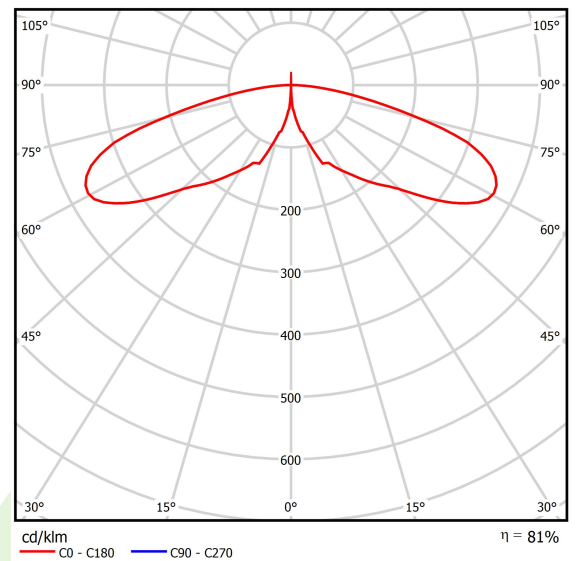

Product: KUBIK POLE 600 3/0/3/0 LED 1,7W E IP65 22 6500K

Index: 19.3160.0050.22

Description

Outdoor luminaire for assembling on a hardened surface (concrete, sett, or basement) equipped with the highly effective power saving LED sources of the newest generation. It is dedicated to illuminate pedestrian routes such as park alleys, parking spaces communication routes, estate entrances. Luminaire body coated with facade paint dedicated for outdoor usage, light sources placed in upper part of the luminaire with the asymmetric lens providing illumination of the area. IP65 hermetic luminaire, IK09 strike resistant. Luminaire available in variety of colors from RAL color palette upon the clients request. Luminaire height: 300, 600, 900, 3000 and 4000 mm.

Product information

Category	Outdoor luminaires
Family	KUBIK POLE LED
Name	KUBIK POLE 600 3/0/3/0 LED 1,7W E IP65 22 6500K
Index	19.3160.0050.22

Light and electrical data

Light source	LED
Luminous flux LED [lm]	1032
LED power [W]	10
Luminaire luminous flux [lm]	835
Power of luminaire [W]	13
Luminaire's light efficiency [lm/W]	64,2
Color of the light [K]	6500
CRI	>80
SDCM (LED sources)	5
Beam angle [°]	asymmetric light distribution
Protection against electric shock	I
Protection degree	IP65
Voltage	220..240 V, 50..60 Hz
Lifetime of LED sources [h]	50000
Lx/By	L70/B50
Operating temperature range [°C]	-25 ÷ 30
Driver	standard on/off (E)
Power factor cos φ	>0,5
Circuit load capacity	37 (B10), 59 (B16), 61 (C10), 89 (C16)

Mechanical data

Assembly	for the ground
Material	aluminum
Color	RAL 9007 (dark gray, metallic, fine structure)
Diffuser	transparent polycarbonate
Impact resistant	IK09
Dimensions [mm]	150 x 150 x 600

A graph of light