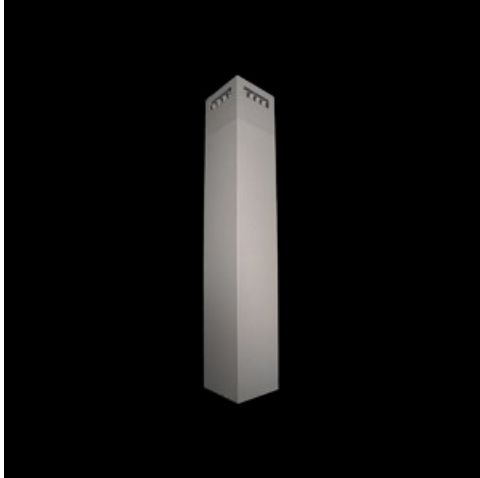

Product: KUBIK POLE 600 3/0/3/0 LED 1,7W E IP65 22 6500K

Index: 19.3160.0050.22

Description

Outdoor luminaire for assembling on a hardened surface (concrete, sett, or basement) equipped with the highly effective power saving LED sources of the newest generation. It is dedicated to illuminate pedestrian routes such as park alleys, parking spaces communication routes, estate entrances. Luminaire body coated with facade paint dedicated for outdoor usage, light sources placed in upper part of the luminaire with the asymmetric lens providing illumination of the area. IP65 hermetic luminaire, IK09 strike resistant. Luminaire available in variety of colors from RAL color palette upon the clients request. Luminaire height: 300, 600, 900, 3000 and 4000 mm.

Product information

Category	Outdoor luminaires
Family	KUBIK POLE LED
Name	KUBIK POLE 600 3/0/3/0 LED 1,7W E IP65 22 6500K
Index	19.3160.0050.22

Light and electrical data

Light source	LED
Luminous flux LED [lm]	1032
LED power [W]	10
Luminaire luminous flux [lm]	835
Power of luminaire [W]	13
Luminaire's light efficiency [lm/W]	64,2
Color of the light [K]	6500
CRI	>80
SDCM (LED sources)	5
Beam angle [°]	asymmetric light distribution
Protection against electric shock	I
Protection degree	IP65
Voltage	220..240 V, 50..60 Hz
Lifetime of LED sources [h]	50000
Lx/By	L70/B50
Operating temperature range [°C]	-25 ÷ 30
Driver	standard on/off (E)
Power factor cos φ	>0,5
Circuit load capacity	37 (B10), 59 (B16), 61 (C10), 89 (C16)

Mechanical data

Assembly	for the ground
Material	aluminum
Color	RAL 9007 (dark gray, metallic, fine structure)
Diffuser	transparent polycarbonate
Impact resistant	IK09
Dimensions [mm]	150 x 150 x 600

A graph of light