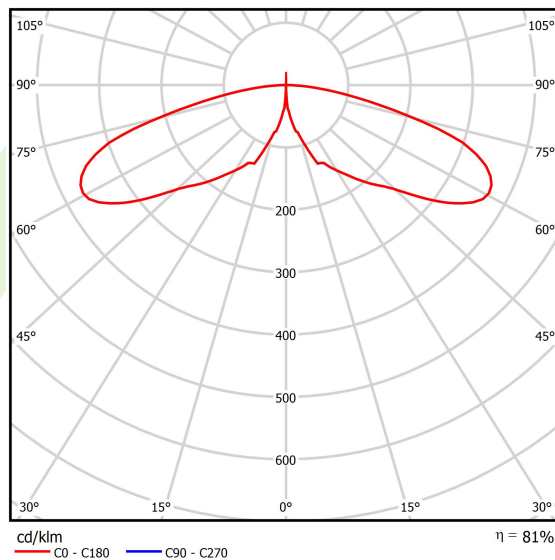

Product: KUBIK POLE 600 2/0/2/0 LED 1,7W E IP65 22 3000K

Index: 19.3160.0043.22

Description

Outdoor luminaire for assembling on a hardened surface (concrete, sett, or basement) equipped with the highly effective power saving LED sources of the newest generation. It is dedicated to illuminate pedestrian routes such as park alleys, parking spaces communication routes, estate entrances. Luminaire body coated with facade paint dedicated for outdoor usage, light sources placed in upper part of the luminaire with the asymmetric lens providing illumination of the area. IP65 hermetic luminaire, IK09 strike resistant. Luminaire available in variety of colors from RAL color palette upon the clients request. Luminaire height: 300, 600, 900, 3000 and 4000 mm.

Product information

Category	Outdoor luminaires
Family	KUBIK POLE LED
Name	KUBIK POLE 600 2/0/2/0 LED 1,7W E IP65 22 3000K
Index	19.3160.0043.22
EAN	5901867439322

Light and electrical data

Light source	LED
Luminous flux LED [lm]	496
LED power [W]	5
Luminaire luminous flux [lm]	401
Power of luminaire [W]	10
Luminaire's light efficiency [lm/W]	40,1
Color of the light [K]	3000
CRI	>80
Beam angle [°]	asymmetric light distribution
Protection against electric shock	I
Protection degree	IP65
Voltage	220..240 V, 50..60 Hz
Lifetime of LED sources [h]	50000
Lx/By	L70/B50
Operating temperature range [°C]	-25 ÷ 30
Driver	standard on/off (E)
Power factor cos φ	>0,5
Circuit load capacity	37 (B10), 59 (B16), 61 (C10), 89 (C16)

Mechanical data

Assembly	for the ground
Material	aluminum
Color	RAL 9007 (dark grey, metallic, fine structure)
Diffuser	transparent polycarbonate
Impact resistant	IK09
Dimensions [mm]	150 x 150 x 600

A graph of light