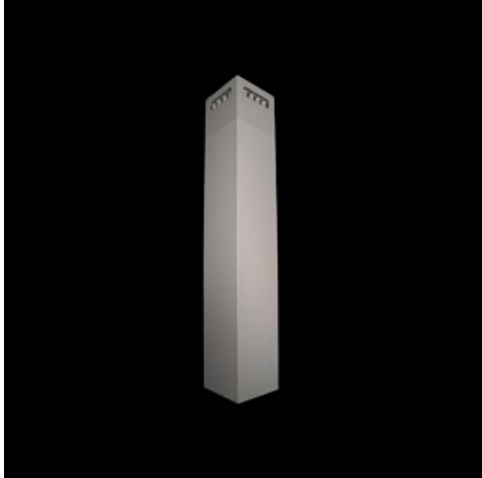

Product: KUBIK POLE 600 1/4/1/0 LED 1,7W E IP65 22 6500K

Index: 19.3160.0042.22

Description

Outdoor luminaire for assembling on a hardened surface (concrete, sett, or basement) equipped with the highly effective power saving LED sources of the newest generation. It is dedicated to illuminate pedestrian routes such as park alleys, parking spaces communication routes, estate entrances. Luminaire body coated with facade paint dedicated for outdoor usage, light sources placed in upper part of the luminaire with the asymmetric lens providing illumination of the area. IP65 hermetic luminaire, IK09 strike resistant. Luminaire available in variety of colors from RAL color palette upon the clients request. Luminaire height: 300, 600, 900, 3000 and 4000 mm.

Product information

Category	Outdoor luminaires
Family	KUBIK POLE LED
Name	KUBIK POLE 600 1/4/1/0 LED 1,7W E IP65 22 6500K
Index	19.3160.0042.22
EAN	5901867439680

Light and electrical data

Light source	LED
Luminous flux LED [lm]	1032
LED power [W]	10
Luminaire luminous flux [lm]	838
Power of luminaire [W]	13
Luminaire's light efficiency [lm/W]	64,5
Color of the light [K]	6500
CRI	>80
Beam angle [°]	asymmetric light distribution
Protection against electric shock	I
Protection degree	IP65
Voltage	220..240 V, 50..60 Hz
Lifetime of LED sources [h]	50000
Lx/By	L70/B50
Operating temperature range [°C]	-25 ÷ 30
Driver	standard on/off (E)
Power factor cos φ	>0,5
Circuit load capacity	37 (B10), 59 (B16), 61 (C10), 89 (C16)

Mechanical data

Assembly	for the ground
Material	aluminum
Color	RAL 9007 (dark grey, metallic, fine structure)
Diffuser	transparent polycarbonate
Impact resistant	IK09
Dimensions [mm]	150 x 150 x 600

A graph of light