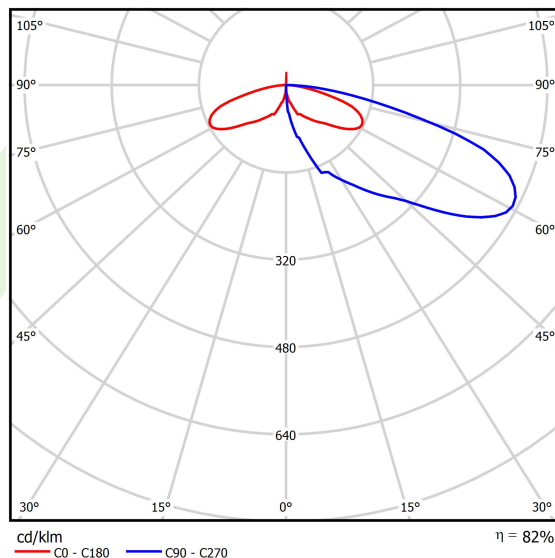

Product: KUBIK POLE 600 1/3/1/0 LED 1,7W E IP65 22 6500K

Index: 19.3160.0040.22

Description

Outdoor luminaire for assembling on a hardened surface (concrete, sett, or basement) equipped with the highly effective power saving LED sources of the newest generation. It is dedicated to illuminate pedestrian routes such as park alleys, parking spaces communication routes, estate entrances. Luminaire body coated with facade paint dedicated for outdoor usage, light sources placed in upper part of the luminaire with the asymmetric lens providing illumination of the area. IP65 hermetic luminaire, IK09 strike resistant. Luminaire available in variety of colors from RAL color palette upon the clients request. Luminaire height: 300, 600, 900, 3000 and 4000 mm.

Product information

Category	Outdoor luminaires
Family	KUBIK POLE LED
Name	KUBIK POLE 600 1/3/1/0 LED 1,7W E IP65 22 6500K
Index	19.3160.0040.22
EAN	5901867439697

Light and electrical data

Light source	LED
Luminous flux LED [lm]	860
LED power [W]	9
Luminaire luminous flux [lm]	702
Power of luminaire [W]	12
Luminaire's light efficiency [lm/W]	58,5
Color of the light [K]	6500
CRI	>80
Beam angle [°]	asymmetric light distribution
Protection against electric shock	I
Protection degree	IP65
Voltage	220..240 V, 50..60 Hz
Lifetime of LED sources [h]	50000
Lx/By	L70/B50
Operating temperature range [°C]	-25 ÷ 30
Driver	standard on/off (E)
Power factor cos φ	>0,5
Circuit load capacity	37 (B10), 59 (B16), 61 (C10), 89 (C16)

Mechanical data

Assembly	for the ground
Material	aluminum
Color	RAL 9007 (dark grey, metallic, fine structure)
Diffuser	transparent polycarbonate
Impact resistant	IK09
Dimensions [mm]	150 x 150 x 600

A graph of light