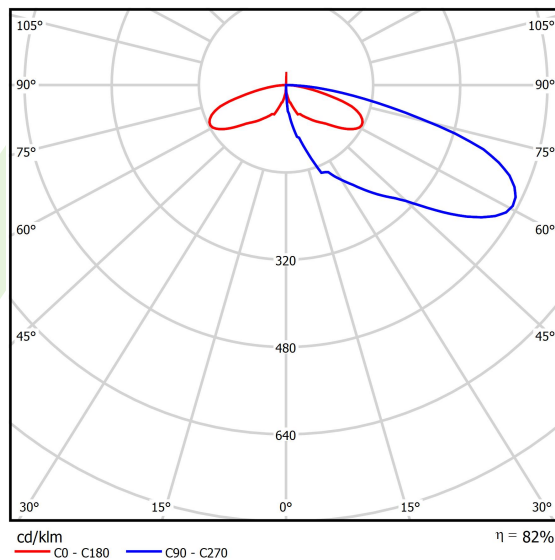

Mechanical data

Assembly	for the ground
Material	aluminum
Color	RAL 9007 (dark grey, metallic, fine structure)
Diffuser	transparent polycarbonate
Impact resistant	IK09
Dimensions [mm]	150 x 150 x 600

A graph of light

Accessories

Index 2TJ5782-3

Name 5782-3 Foundations RAL9007

Index 2TJ5782-4

Name 5782-4 Foundations