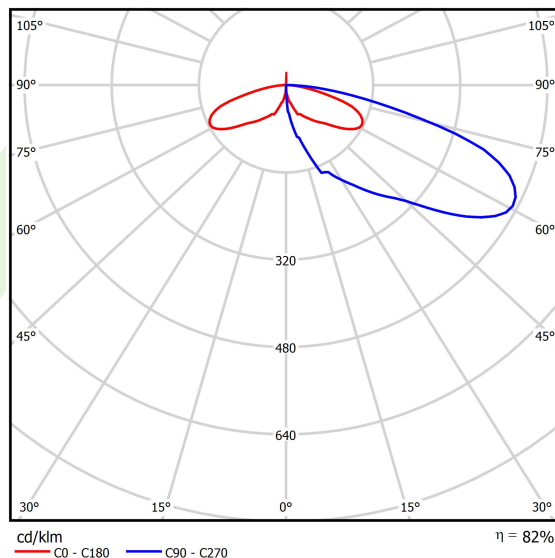

Product: KUBIK POLE 600 1/3/1/0 LED 1,7W E IP65 22 3000K

Index: 19.3160.0039.22

Description

Outdoor luminaire for assembling on a hardened surface (concrete, sett, or basement) equipped with the highly effective power saving LED sources of the newest generation. It is dedicated to illuminate pedestrian routes such as park alleys, parking spaces communication routes, estate entrances. Luminaire body coated with facade paint dedicated for outdoor usage, light sources placed in upper part of the luminaire with the asymmetric lens providing illumination of the area. IP65 hermetic luminaire, IK09 strike resistant. Luminaire available in variety of colors from RAL color palette upon the clients request. Luminaire height: 300, 600, 900, 3000 and 4000 mm.

Product information

Category	Outdoor luminaires
Family	KUBIK POLE LED
Name	KUBIK POLE 600 1/3/1/0 LED 1,7W E IP65 22 3000K
Index	19.3160.0039.22
EAN	5901867439239

Light and electrical data

Light source	LED
Luminous flux LED [lm]	620
LED power [W]	9
Luminaire luminous flux [lm]	506
Power of luminaire [W]	12
Luminaire's light efficiency [lm/W]	42,2
Color of the light [K]	3000
CRI	>80
Beam angle [°]	asymmetric light distribution
Protection against electric shock	I
Protection degree	IP65
Voltage	220..240 V, 50..60 Hz
Lifetime of LED sources [h]	50000
Lx/By	L70/B50
Operating temperature range [°C]	-25 ÷ 30
Driver	standard on/off (E)
Power factor cos φ	>0,5
Circuit load capacity	37 (B10), 59 (B16), 61 (C10), 89 (C16)

Mechanical data

Assembly	for the ground
Material	aluminum
Color	RAL 9007 (dark grey, metallic, fine structure)
Diffuser	transparent polycarbonate
Impact resistant	IK09
Dimensions [mm]	150 x 150 x 600

A graph of light