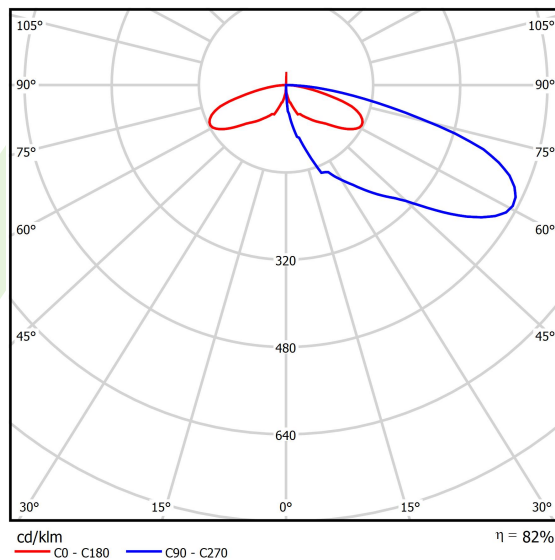

Product: KUBIK POLE 600 1/3/1/0 LED 1,7W E IP65 22 3000K

Index: 19.3160.0039.22

Description

Outdoor luminaire for assembling on a hardened surface (concrete, sett, or basement) equipped with the highly effective power saving LED sources of the newest generation. It is dedicated to illuminate pedestrian routes such as park alleys, parking spaces communication routes, estate entrances. Luminaire body coated with facade paint dedicated for outdoor usage, light sources placed in upper part of the luminaire with the asymmetric lens providing illumination of the area. IP65 hermetic luminaire, IK09 strike resistant. Luminaire available in variety of colors from RAL color palette upon the clients request. Luminaire height: 300, 600, 900, 3000 and 4000 mm.

Product information

Category	Outdoor luminaires
Family	KUBIK POLE LED
Name	KUBIK POLE 600 1/3/1/0 LED 1,7W E IP65 22 3000K
Index	19.3160.0039.22
EAN	5901867439239

Light and electrical data

Light source	LED
Luminous flux LED [lm]	620
LED power [W]	9
Luminaire luminous flux [lm]	506
Power of luminaire [W]	12
Luminaire's light efficiency [lm/W]	42,2
Color of the light [K]	3000
CRI	>80
Beam angle [°]	asymmetric light distribution
Protection against electric shock	I
Protection degree	IP65
Voltage	220..240 V, 50..60 Hz
Lifetime of LED sources [h]	50000
Lx/By	L70/B50
Operating temperature range [°C]	-25 ÷ 30
Driver	standard on/off (E)
Power factor cos φ	>0,5
Circuit load capacity	37 (B10), 59 (B16), 61 (C10), 89 (C16)

Mechanical data

Assembly	for the ground
Material	aluminum
Color	RAL 9007 (dark grey, metallic, fine structure)
Diffuser	transparent polycarbonate
Impact resistant	IK09
Dimensions [mm]	150 x 150 x 600

A graph of light