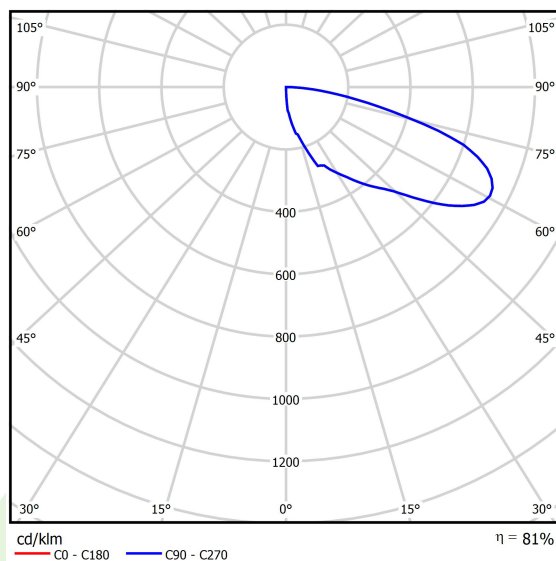

Product: KUBIK POLE 600 0/4/0/0 LED 1,7W E IP65 22 6500K

Index: 19.3160.0036.22

Description

Outdoor luminaire for assembling on a hardened surface (concrete, sett, or basement) equipped with the highly effective power saving LED sources of the newest generation. It is dedicated to illuminate pedestrian routes such as park alleys, parking spaces communication routes, estate entrances. Luminaire body coated with facade paint dedicated for outdoor usage, light sources placed in upper part of the luminaire with the asymmetric lens providing illumination of the area. IP65 hermetic luminaire, IK09 strike resistant. Luminaire available in variety of colors from RAL color palette upon the clients request. Luminaire height: 300, 600, 900, 3000 and 4000 mm.

Product information

Category	Outdoor luminaires
Family	KUBIK POLE LED
Name	KUBIK POLE 600 0/4/0/0 LED 1,7W E IP65 22 6500K
Index	19.3160.0036.22

Light and electrical data

Light source	LED
Luminous flux LED [lm]	688
LED power [W]	5
Luminaire luminous flux [lm]	559
Power of luminaire [W]	10
Luminaire's light efficiency [lm/W]	55,9
Color of the light [K]	6500
CRI	>80
SDCM (LED sources)	5
Beam angle [°]	asymmetric light distribution
Protection against electric shock	I
Protection degree	IP65
Voltage	220..240 V, 50..60 Hz
Lifetime of LED sources [h]	50000
Lx/By	L70/B50
Operating temperature range [°C]	-25 ÷ 30
Driver	standard on/off (E)
Power factor cos φ	>0,5
Circuit load capacity	37 (B10), 59 (B16), 61 (C10), 89 (C16)

Mechanical data

Assembly	for the ground
Material	aluminum
Color	RAL 9007 (dark gray, metallic, fine structure)
Diffuser	transparent polycarbonate
Impact resistant	IK09
Dimensions [mm]	150 x 150 x 600

A graph of light