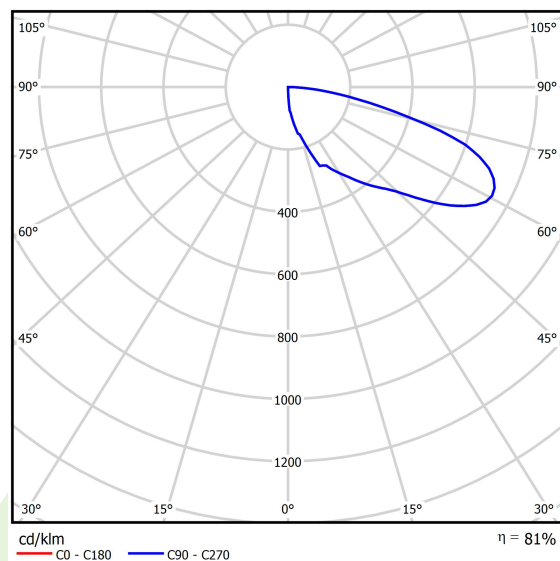

Product: KUBIK POLE 600 0/4/0/0 LED 1,7W E IP65 22 6500K

Index: 19.3160.0036.22

Description

Outdoor luminaire for assembling on a hardened surface (concrete, sett, or basement) equipped with the highly effective power saving LED sources of the newest generation. It is dedicated to illuminate pedestrian routes such as park alleys, parking spaces communication routes, estate entrances. Luminaire body coated with facade paint dedicated for outdoor usage, light sources placed in upper part of the luminaire with the asymmetric lens providing illumination of the area. IP65 hermetic luminaire, IK09 strike resistant. Luminaire available in variety of colors from RAL color palette upon the clients request. Luminaire height: 300, 600, 900, 3000 and 4000 mm.

Product information

Category	Outdoor luminaires
Family	KUBIK POLE LED
Name	KUBIK POLE 600 0/4/0/0 LED 1,7W E IP65 22 6500K
Index	19.3160.0036.22

Light and electrical data

Light source	LED
Luminous flux LED [lm]	688
LED power [W]	5
Luminaire luminous flux [lm]	559
Power of luminaire [W]	10
Luminaire's light efficiency [lm/W]	55,9
Color of the light [K]	6500
CRI	>80
SDCM (LED sources)	5
Beam angle [°]	asymmetric light distribution
Protection against electric shock	I
Protection degree	IP65
Voltage	220..240 V, 50..60 Hz
Lifetime of LED sources [h]	50000
Lx/By	L70/B50
Operating temperature range [°C]	-25 ÷ 30
Driver	standard on/off (E)
Power factor cos φ	>0,5
Circuit load capacity	37 (B10), 59 (B16), 61 (C10), 89 (C16)

Mechanical data

Assembly	for the ground
Material	aluminum
Color	RAL 9007 (dark gray, metallic, fine structure)
Diffuser	transparent polycarbonate
Impact resistant	IK09
Dimensions [mm]	150 x 150 x 600

A graph of light