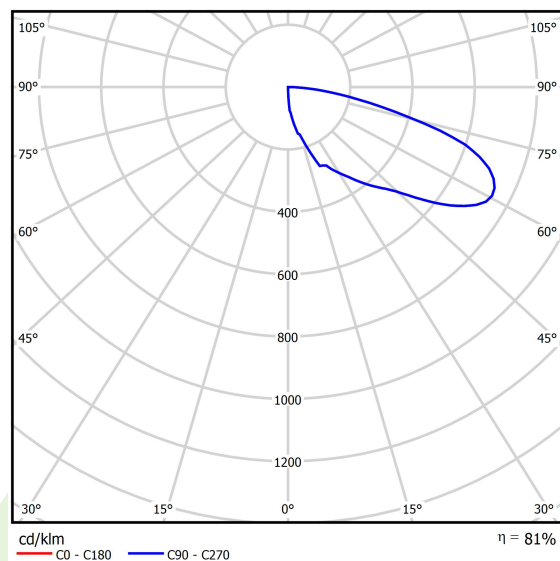

Product: KUBIK POLE 600 0/4/0/0 LED 1,7W E IP65 22 3000K

Index: 19.3160.0035.22

Description

Outdoor luminaire for assembling on a hardened surface (concrete, sett, or basement) equipped with the highly effective power saving LED sources of the newest generation. It is dedicated to illuminate pedestrian routes such as park alleys, parking spaces communication routes, estate entrances. Luminaire body coated with facade paint dedicated for outdoor usage, light sources placed in upper part of the luminaire with the asymmetric lens providing illumination of the area. IP65 hermetic luminaire, IK09 strike resistant. Luminaire available in variety of colors from RAL color palette upon the clients request. Luminaire height: 300, 600, 900, 3000 and 4000 mm.

Product information

Category	Outdoor luminaires
Family	KUBIK POLE LED
Name	KUBIK POLE 600 0/4/0/0 LED 1,7W E IP65 22 3000K
Index	19.3160.0035.22

Light and electrical data

Light source	LED
Luminous flux LED [lm]	496
LED power [W]	5
Luminaire luminous flux [lm]	403
Power of luminaire [W]	10
Luminaire's light efficiency [lm/W]	40,3
Color of the light [K]	3000
CRI	>80
SDCM (LED sources)	5
Beam angle [°]	asymmetric light distribution
Protection against electric shock	I
Protection degree	IP65
Voltage	220..240 V, 50..60 Hz
Lifetime of LED sources [h]	50000
Lx/By	L70/B50
Operating temperature range [°C]	-25 ÷ 30
Driver	standard on/off (E)
Power factor cos φ	>0,5
Circuit load capacity	37 (B10), 59 (B16), 61 (C10), 89 (C16)

Mechanical data

Assembly	for the ground
Material	aluminum
Color	RAL 9007 (dark gray, metallic, fine structure)
Diffuser	transparent polycarbonate
Impact resistant	IK09
Dimensions [mm]	150 x 150 x 600

A graph of light