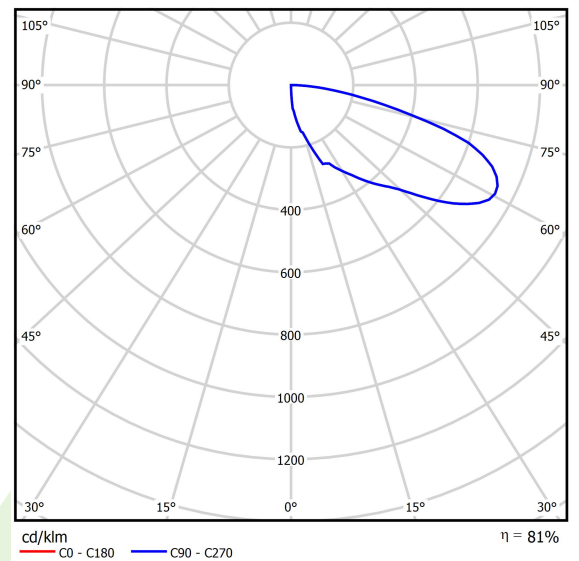

Product: KUBIK POLE 600 0/3/0/0 LED 1,7W E IP65 22 6500K

Index: 19.3160.0034.22

Description

Outdoor luminaire for assembling on a hardened surface (concrete, sett, or basement) equipped with the highly effective power saving LED sources of the newest generation. It is dedicated to illuminate pedestrian routes such as park alleys, parking spaces communication routes, estate entrances. Luminaire body coated with facade paint dedicated for outdoor usage, light sources placed in upper part of the luminaire with the asymmetric lens providing illumination of the area. IP65 hermetic luminaire, IK09 strike resistant. Luminaire available in variety of colors from RAL color palette upon the clients request. Luminaire height: 300, 600, 900, 3000 and 4000 mm.

Product information

Category	Outdoor luminaires
Family	KUBIK POLE LED
Name	KUBIK POLE 600 0/3/0/0 LED 1,7W E IP65 22 6500K
Index	19.3160.0034.22

Light and electrical data

Light source	LED
Luminous flux LED [lm]	516
LED power [W]	5
Luminaire luminous flux [lm]	420
Power of luminaire [W]	7
Luminaire's light efficiency [lm/W]	60
Color of the light [K]	6500
CRI	>80
SDCM (LED sources)	5
Beam angle [°]	asymmetric light distribution
Protection against electric shock	I
Protection degree	IP65
Voltage	220..240 V, 50..60 Hz
Lifetime of LED sources [h]	50000
Lx/By	L70/B50
Operating temperature range [°C]	-25 ÷ 30
Driver	standard on/off (E)
Power factor cos φ	>0,5
Circuit load capacity	37 (B10), 59 (B16), 61 (C10), 89 (C16)

Mechanical data

Assembly	for the ground
Material	aluminum
Color	RAL 9007 (dark gray, metallic, fine structure)
Diffuser	transparent polycarbonate
Impact resistant	IK09
Dimensions [mm]	150 x 150 x 600

A graph of light