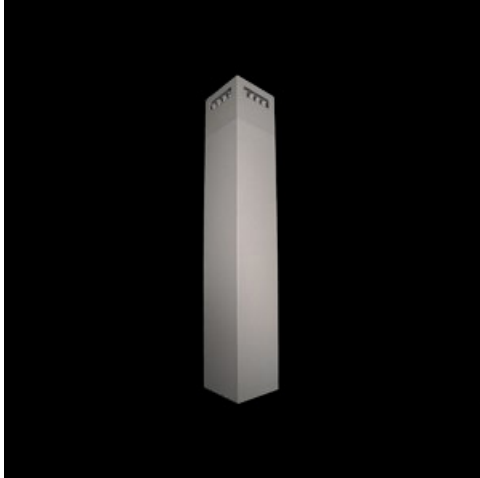

Product: KUBIK POLE 300 3/3/3/0 LED 1,7W E IP65 22 6500K

Index: 19.3160.0022.22

Description

Outdoor luminaire for assembling on a hardened surface (concrete, sett, or basement) equipped with the highly effective power saving LED sources of the newest generation. It is dedicated to illuminate pedestrian routes such as park alleys, parking spaces communication routes, estate entrances. Luminaire body coated with facade paint dedicated for outdoor usage, light sources placed in upper part of the luminaire with the asymmetric lens providing illumination of the area. IP65 hermetic luminaire, IK09 strike resistant. Luminaire available in variety of colors from RAL color palette upon the clients request. Luminaire height: 300, 600, 900, 3000 and 4000 mm.

Product information

Category	Outdoor luminaires
Family	KUBIK POLE LED
Name	KUBIK POLE 300 3/3/3/0 LED 1,7W E IP65 22 6500K
Index	19.3160.0022.22
EAN	5901867439895

Light and electrical data

Light source	LED
Luminous flux LED [lm]	1548
LED power [W]	15
Luminaire luminous flux [lm]	1259
Power of luminaire [W]	19
Luminaire's light efficiency [lm/W]	66,3
Color of the light [K]	6500
CRI	>80
Beam angle [°]	asymmetric light distribution
Protection against electric shock	I
Protection degree	IP65
Voltage	220..240 V, 50..60 Hz
Lifetime of LED sources [h]	50000
Lx/By	L70/B50
Operating temperature range [°C]	-25 ÷ 30
Driver	standard on/off (E)
Power factor cos φ	>0,5
Circuit load capacity	37 (B10), 59 (B16), 61 (C10), 89 (C16)

Mechanical data

Assembly	for the ground
Material	aluminum
Color	RAL 9007 (dark grey, metallic, fine structure)
Diffuser	transparent polycarbonate
Impact resistant	IK09
Dimensions [mm]	150 x 150 x 300

A graph of light