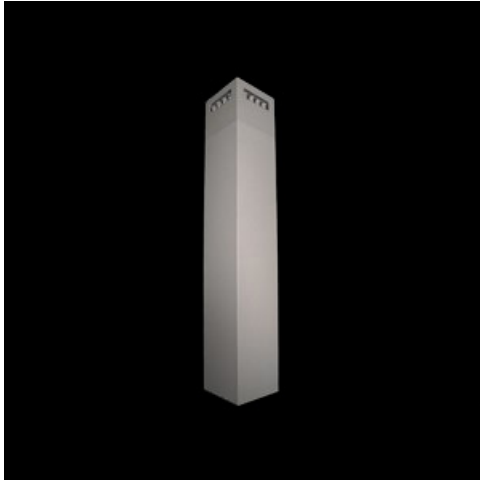

Product: KUBIK POLE 300 3/3/3/0 LED 1,7W E IP65 22 3000K

Index: 19.3160.0021.22

Description

Outdoor luminaire for assembling on a hardened surface (concrete, sett, or basement) equipped with the highly effective power saving LED sources of the newest generation. It is dedicated to illuminate pedestrian routes such as park alleys, parking spaces communication routes, estate entrances. Luminaire body coated with facade paint dedicated for outdoor usage, light sources placed in upper part of the luminaire with the asymmetric lens providing illumination of the area. IP65 hermetic luminaire, IK09 strike resistant. Luminaire available in variety of colors from RAL color palette upon the clients request. Luminaire height: 300, 600, 900, 3000 and 4000 mm.

Product information

Category	Outdoor luminaires
Family	KUBIK POLE LED
Name	KUBIK POLE 300 3/3/3/0 LED 1,7W E IP65 22 3000K
Index	19.3160.0021.22

Light and electrical data

Light source	LED
Luminous flux LED [lm]	1116
LED power [W]	15
Luminaire luminous flux [lm]	908
Power of luminaire [W]	19
Luminaire's light efficiency [lm/W]	47,8
Color of the light [K]	3000
CRI	>80
SDCM (LED sources)	5
Beam angle [°]	asymmetric light distribution
Protection against electric shock	I
Protection degree	IP65
Voltage	220..240 V, 50..60 Hz
Lifetime of LED sources [h]	50000
Lx/By	L70/B50
Operating temperature range [°C]	-25 ÷ 30
Driver	standard on/off (E)
Power factor cos φ	>0,5
Circuit load capacity	37 (B10), 59 (B16), 61 (C10), 89 (C16)

Mechanical data

Assembly	for the ground
Material	aluminum
Color	RAL 9007 (dark gray, metallic, fine structure)
Diffuser	transparent polycarbonate
Impact resistant	IK09
Dimensions [mm]	150 x 150 x 300

A graph of light