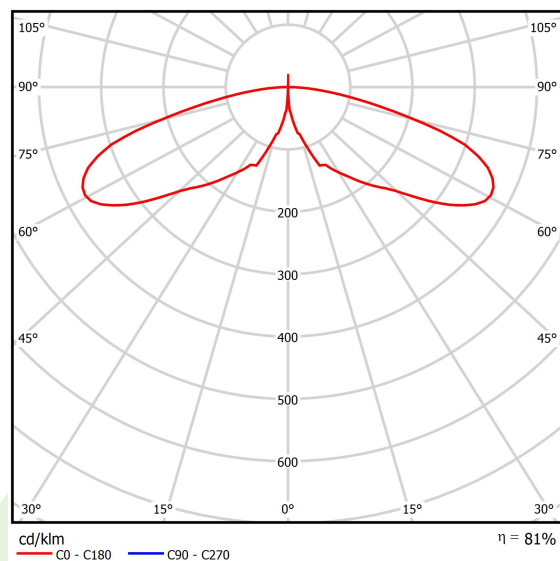

## Light and electrical data

Light source	<b>LED</b>
Luminous flux LED [lm]	<b>1032</b>
LED power [W]	<b>10</b>
Luminaire luminous flux [lm]	<b>835</b>
Power of luminaire [W]	<b>13</b>
Luminaire's light efficiency [lm/W]	<b>64,2</b>
Color of the light [K]	<b>6500</b>
CRI	<b>&gt;80</b>
SDCM (LED sources)	<b>5</b>
Beam angle [°]	<b>asymmetric light distribution</b>
Protection against electric shock	<b>I</b>
Protection degree	<b>IP65</b>
Voltage	<b>220..240 V, 50..60 Hz</b>
Lifetime of LED sources [h]	<b>50000</b>
Lx/By	<b>L70/B50</b>
Operating temperature range [°C]	<b>-25 ÷ 30</b>
Driver	<b>standard on/off (E)</b>
Power factor cos φ	<b>&gt;0,5</b>
Circuit load capacity	<b>37 (B10), 59 (B16), 61 (C10), 89 (C16)</b>

## A graph of light