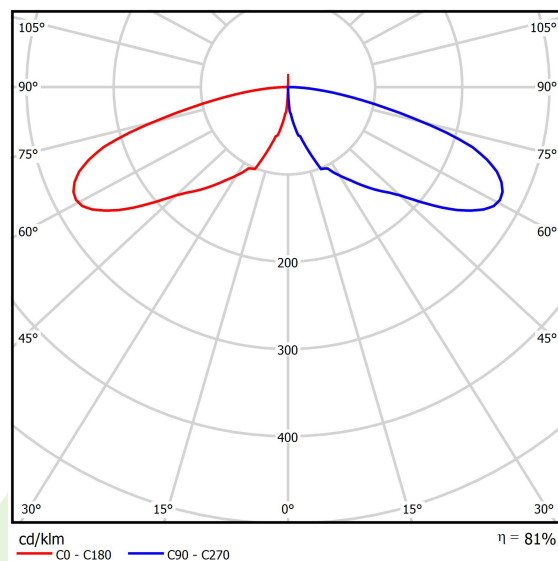

## Light and electrical data

Light source	<b>LED</b>
Luminous flux LED [lm]	<b>2064</b>
LED power [W]	<b>20</b>
Luminaire luminous flux [lm]	<b>1679</b>
Power of luminaire [W]	<b>23</b>
Luminaire's light efficiency [lm/W]	<b>73</b>
Color of the light [K]	<b>6500</b>
CRI	<b>&gt;80</b>
SDCM (LED sources)	<b>5</b>
Beam angle [°]	<b>asymmetric light distribution</b>
Protection against electric shock	<b>I</b>
Protection degree	<b>IP65</b>
Voltage	<b>220..240 V, 50..60 Hz</b>
Lifetime of LED sources [h]	<b>50000</b>
Lx/By	<b>L70/B50</b>
Operating temperature range [°C]	<b>-25 ÷ 30</b>
Driver	<b>standard on/off (E)</b>
Power factor cos φ	<b>&gt;0,5</b>
Circuit load capacity	<b>20 (B10), 30 (B16), 33 (C10), 53 (C16)</b>

## A graph of light