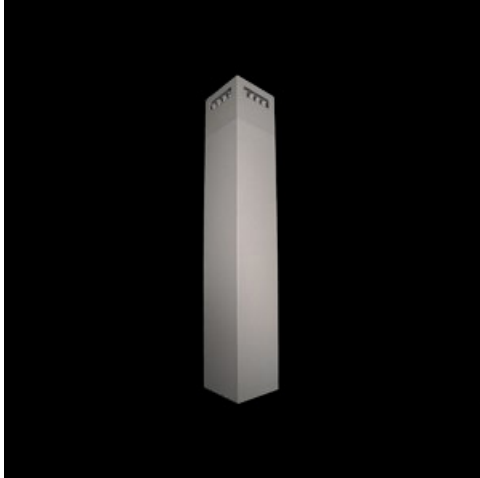

Product: KUBIK POLE 300 4/0/4/0 LED 1,7W E IP65 22 3000K

Index: 19.3160.0025.22

Description

Outdoor luminaire for assembling on a hardened surface (concrete, sett, or basement) equipped with the highly effective power saving LED sources of the newest generation. It is dedicated to illuminate pedestrian routes such as park alleys, parking spaces communication routes, estate entrances. Luminaire body coated with facade paint dedicated for outdoor usage, light sources placed in upper part of the luminaire with the asymmetric lens providing illumination of the area. IP65 hermetic luminaire, IK09 strike resistant. Luminaire available in variety of colors from RAL color palette upon the clients request. Luminaire height: 300, 600, 900, 3000 and 4000 mm.

Product information

Category	Outdoor luminaires
Family	KUBIK POLE LED
Name	KUBIK POLE 300 4/0/4/0 LED 1,7W E IP65 22 3000K
Index	19.3160.0025.22
EAN	5901867439451

Light and electrical data

Light source	LED
Luminous flux LED [lm]	992
LED power [W]	14
Luminaire luminous flux [lm]	802
Power of luminaire [W]	15
Luminaire's light efficiency [lm/W]	53,5
Color of the light [K]	3000
CRI	>80
Beam angle [°]	asymmetric light distribution
Protection against electric shock	I
Protection degree	IP65
Voltage	220..240 V, 50..60 Hz
Lifetime of LED sources [h]	50000
Lx/By	L70/B50
Operating temperature range [°C]	-25 ÷ 30
Driver	standard on/off (E)
Power factor cos φ	>0,5
Circuit load capacity	37 (B10), 59 (B16), 61 (C10), 89 (C16)

Mechanical data

Assembly	for the ground
Material	aluminum
Color	RAL 9007 (dark grey, metallic, fine structure)
Diffuser	transparent polycarbonate
Impact resistant	IK09
Dimensions [mm]	150 x 150 x 300

A graph of light