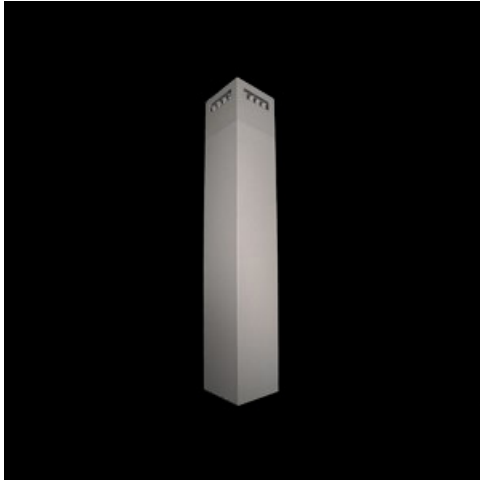

Product: KUBIK POLE 300 4/0/4/0 LED 1,7W E IP65 22 3000K

Index: 19.3160.0025.22

Description

Outdoor luminaire for assembling on a hardened surface (concrete, sett, or basement) equipped with the highly effective power saving LED sources of the newest generation. It is dedicated to illuminate pedestrian routes such as park alleys, parking spaces communication routes, estate entrances. Luminaire body coated with facade paint dedicated for outdoor usage, light sources placed in upper part of the luminaire with the asymmetric lens providing illumination of the area. IP65 hermetic luminaire, IK09 strike resistant. Luminaire available in variety of colors from RAL color palette upon the clients request. Luminaire height: 300, 600, 900, 3000 and 4000 mm.

Product information

Category	Outdoor luminaires
Family	KUBIK POLE LED
Name	KUBIK POLE 300 4/0/4/0 LED 1,7W E IP65 22 3000K
Index	19.3160.0025.22

Light and electrical data

Light source	LED
Luminous flux LED [lm]	992
LED power [W]	14
Luminaire luminous flux [lm]	802
Power of luminaire [W]	15
Luminaire's light efficiency [lm/W]	53,5
Color of the light [K]	3000
CRI	>80
SDCM (LED sources)	5
Beam angle [°]	asymmetric light distribution
Protection against electric shock	I
Protection degree	IP65
Voltage	220..240 V, 50..60 Hz
Lifetime of LED sources [h]	50000
Lx/By	L70/B50
Operating temperature range [°C]	-25 ÷ 30
Driver	standard on/off (E)
Power factor cos φ	>0,5
Circuit load capacity	37 (B10), 59 (B16), 61 (C10), 89 (C16)

Mechanical data

Assembly	for the ground
Material	aluminum
Color	RAL 9007 (dark gray, metallic, fine structure)
Diffuser	transparent polycarbonate
Impact resistant	IK09
Dimensions [mm]	150 x 150 x 300

A graph of light