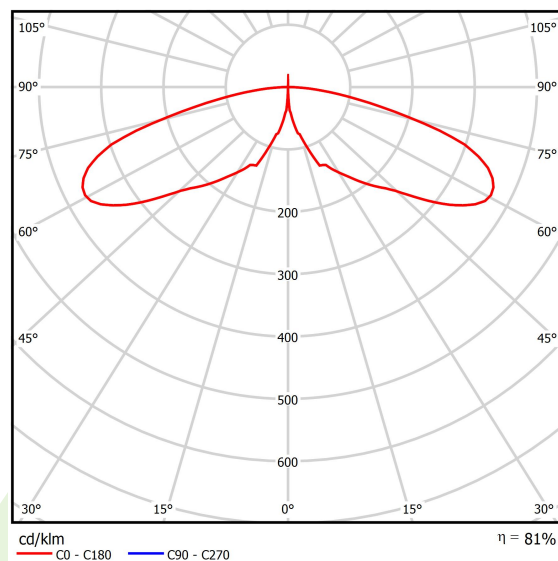

Product: KUBIK POLE 300 4/0/4/0 LED 1,7W E IP65 22 3000K

Index: 19.3160.0025.22

Description

Outdoor luminaire for assembling on a hardened surface (concrete, sett, or basement) equipped with the highly effective power saving LED sources of the newest generation. It is dedicated to illuminate pedestrian routes such as park alleys, parking spaces communication routes, estate entrances. Luminaire body coated with facade paint dedicated for outdoor usage, light sources placed in upper part of the luminaire with the asymmetric lens providing illumination of the area. IP65 hermetic luminaire, IK09 strike resistant. Luminaire available in variety of colors from RAL color palette upon the clients request. Luminaire height: 300, 600, 900, 3000 and 4000 mm.

Product information

Category	Outdoor luminaires
Family	KUBIK POLE LED
Name	KUBIK POLE 300 4/0/4/0 LED 1,7W E IP65 22 3000K
Index	19.3160.0025.22

Light and electrical data

Light source	LED
Luminous flux LED [lm]	992
LED power [W]	14
Luminaire luminous flux [lm]	802
Power of luminaire [W]	15
Luminaire's light efficiency [lm/W]	53,5
Color of the light [K]	3000
CRI	>80
SDCM (LED sources)	5
Beam angle [°]	asymmetric light distribution
Protection against electric shock	I
Protection degree	IP65
Voltage	220..240 V, 50..60 Hz
Lifetime of LED sources [h]	50000
Lx/By	L70/B50
Operating temperature range [°C]	-25 ÷ 30
Driver	standard on/off (E)
Power factor cos φ	>0,5
Circuit load capacity	37 (B10), 59 (B16), 61 (C10), 89 (C16)

Mechanical data

Assembly	for the ground
Material	aluminum
Color	RAL 9007 (dark gray, metallic, fine structure)
Diffuser	transparent polycarbonate
Impact resistant	IK09
Dimensions [mm]	150 x 150 x 300

A graph of light