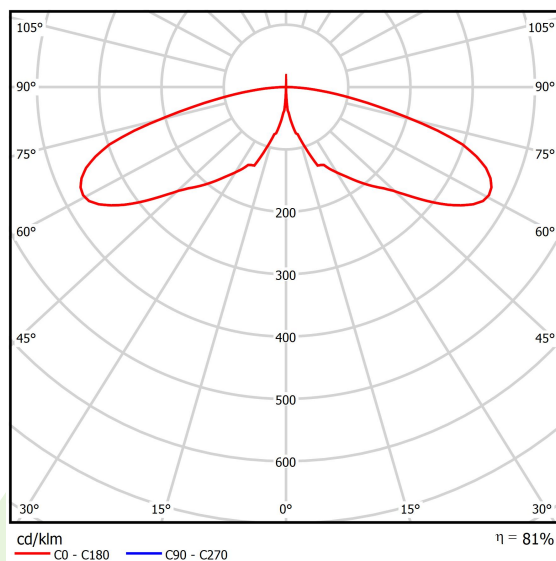

Product: KUBIK POLE 300 4/0/4/0 LED 1,7W E IP65 22 3000K

Index: 19.3160.0025.22

Description

Outdoor luminaire for assembling on a hardened surface (concrete, sett, or basement) equipped with the highly effective power saving LED sources of the newest generation. It is dedicated to illuminate pedestrian routes such as park alleys, parking spaces communication routes, estate entrances. Luminaire body coated with facade paint dedicated for outdoor usage, light sources placed in upper part of the luminaire with the asymmetric lens providing illumination of the area. IP65 hermetic luminaire, IK09 strike resistant. Luminaire available in variety of colors from RAL color palette upon the clients request. Luminaire height: 300, 600, 900, 3000 and 4000 mm.

Product information

Category	Outdoor luminaires
Family	KUBIK POLE LED
Name	KUBIK POLE 300 4/0/4/0 LED 1,7W E IP65 22 3000K
Index	19.3160.0025.22
EAN	5901867439451

Light and electrical data

Light source	LED
Luminous flux LED [lm]	992
LED power [W]	14
Luminaire luminous flux [lm]	802
Power of luminaire [W]	15
Luminaire's light efficiency [lm/W]	53,5
Color of the light [K]	3000
CRI	>80
Beam angle [°]	asymmetric light distribution
Protection against electric shock	I
Protection degree	IP65
Voltage	220..240 V, 50..60 Hz
Lifetime of LED sources [h]	50000
Lx/By	L70/B50
Operating temperature range [°C]	-25 ÷ 30
Driver	standard on/off (E)
Power factor cos φ	>0,5
Circuit load capacity	37 (B10), 59 (B16), 61 (C10), 89 (C16)

Mechanical data

Assembly	for the ground
Material	aluminum
Color	RAL 9007 (dark grey, metallic, fine structure)
Diffuser	transparent polycarbonate
Impact resistant	IK09
Dimensions [mm]	150 x 150 x 300

A graph of light