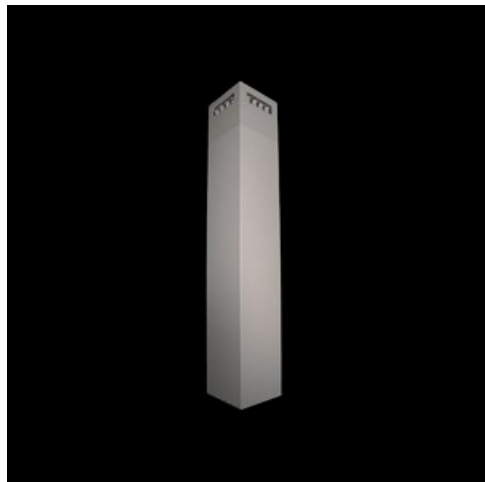

Product: KUBIK POLE 300 2/2/2/0 LED 1,7W E IP65 22 6500K

Index: 19.3160.0016.22

Description

Outdoor luminaire for assembling on a hardened surface (concrete, sett, or basement) equipped with the highly effective power saving LED sources of the newest generation. It is dedicated to illuminate pedestrian routes such as park alleys, parking spaces communication routes, estate entrances. Luminaire body coated with facade paint dedicated for outdoor usage, light sources placed in upper part of the luminaire with the asymmetric lens providing illumination of the area. IP65 hermetic luminaire, IK09 strike resistant. Luminaire available in variety of colors from RAL color palette upon the clients request. Luminaire height: 300, 600, 900, 3000 and 4000 mm.

Product information

Category	Outdoor luminaires
Family	KUBIK POLE LED
Name	KUBIK POLE 300 2/2/2/0 LED 1,7W E IP65 22 6500K
Index	19.3160.0016.22

Light and electrical data

Light source	LED
Luminous flux LED [lm]	1032
LED power [W]	10
Luminaire luminous flux [lm]	840
Power of luminaire [W]	13
Luminaire's light efficiency [lm/W]	64,6
Color of the light [K]	6500
CRI	>80
SDCM (LED sources)	5
Beam angle [°]	asymmetric light distribution
Protection against electric shock	I
Protection degree	IP65
Voltage	220..240 V, 50..60 Hz
Lifetime of LED sources [h]	50000
Lx/By	L70/B50
Operating temperature range [°C]	-25 ÷ 30
Driver	standard on/off (E)
Power factor cos φ	>0,5
Circuit load capacity	37 (B10), 59 (B16), 61 (C10), 89 (C16)

Mechanical data

Assembly	for the ground
Material	aluminum
Color	RAL 9007 (dark gray, metallic, fine structure)
Diffuser	transparent polycarbonate
Impact resistant	IK09
Dimensions [mm]	150 x 150 x 300

A graph of light