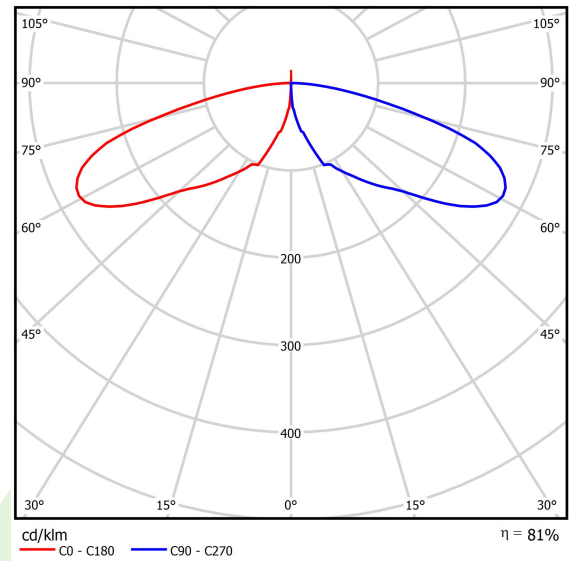

A graph of light

Accessories

Index 2TJ5782-3

Name 5782-3 Foundations RAL9007

Index 2TJ5782-4

Name 5782-4 Foundations