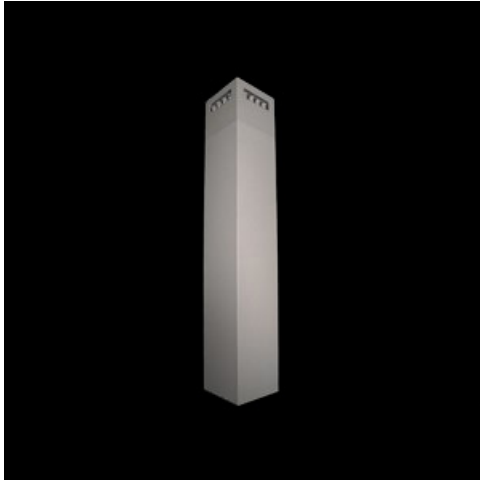

Product: KUBIK POLE 300 2/0/2/0 LED 1,7W E IP65 22 6500K

Index: 19.3160.0014.22

Description

Outdoor luminaire for assembling on a hardened surface (concrete, sett, or basement) equipped with the highly effective power saving LED sources of the newest generation. It is dedicated to illuminate pedestrian routes such as park alleys, parking spaces communication routes, estate entrances. Luminaire body coated with facade paint dedicated for outdoor usage, light sources placed in upper part of the luminaire with the asymmetric lens providing illumination of the area. IP65 hermetic luminaire, IK09 strike resistant. Luminaire available in variety of colors from RAL color palette upon the clients request. Luminaire height: 300, 600, 900, 3000 and 4000 mm.

Product information

Category	Outdoor luminaires
Family	KUBIK POLE LED
Name	KUBIK POLE 300 2/0/2/0 LED 1,7W E IP65 22 6500K
Index	19.3160.0014.22

Light and electrical data

Light source	LED
Luminous flux LED [lm]	688
LED power [W]	5
Luminaire luminous flux [lm]	556
Power of luminaire [W]	10
Luminaire's light efficiency [lm/W]	55,6
Color of the light [K]	6500
CRI	>80
SDCM (LED sources)	5
Beam angle [°]	asymmetric light distribution
Protection against electric shock	I
Protection degree	IP65
Voltage	220..240 V, 50..60 Hz
Lifetime of LED sources [h]	50000
Lx/By	L70/B50
Operating temperature range [°C]	-25 ÷ 30
Driver	standard on/off (E)
Power factor cos φ	>0,5
Circuit load capacity	37 (B10), 59 (B16), 61 (C10), 89 (C16)

Mechanical data

Assembly	for the ground
Material	aluminum
Color	RAL 9007 (dark gray, metallic, fine structure)
Diffuser	transparent polycarbonate
Impact resistant	IK09
Dimensions [mm]	150 x 150 x 300

A graph of light