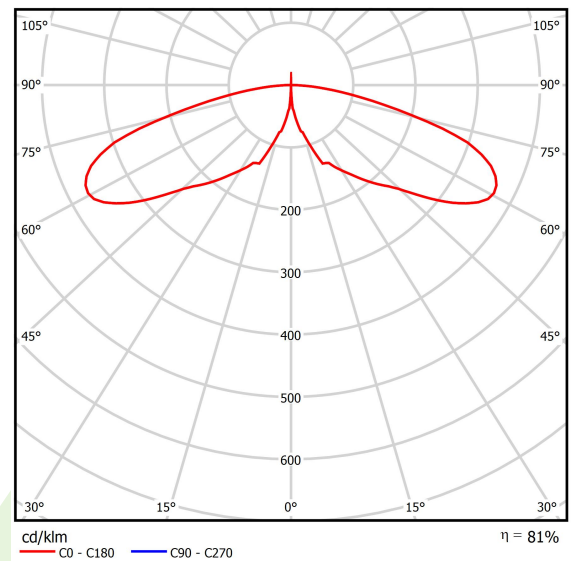

Product information

Category	Outdoor luminaires
Family	KUBIK POLE LED
Name	KUBIK POLE 300 2/0/2/0 LED 1,7W E IP65 22 6500K
Index	19.3160.0014.22

Light and electrical data

Light source	LED
Luminous flux LED [lm]	688
LED power [W]	5
Luminaire luminous flux [lm]	556
Power of luminaire [W]	10
Luminaire's light efficiency [lm/W]	55,6
Color of the light [K]	6500
CRI	>80
SDCM (LED sources)	5
Beam angle [°]	asymmetric light distribution
Protection against electric shock	I
Protection degree	IP65
Voltage	220..240 V, 50..60 Hz
Lifetime of LED sources [h]	50000
Lx/By	L70/B50
Operating temperature range [°C]	-25 ÷ 30
Driver	standard on/off (E)
Power factor cos φ	>0,5
Circuit load capacity	37 (B10), 59 (B16), 61 (C10), 89 (C16)

Mechanical data

Assembly	for the ground
Material	aluminum
Color	RAL 9007 (dark gray, metallic, fine structure)
Diffuser	transparent polycarbonate
Impact resistant	IK09
Dimensions [mm]	150 x 150 x 300

A graph of light