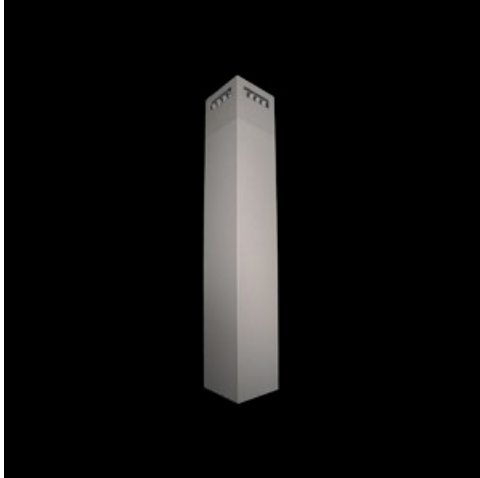

Product: KUBIK POLE 300 2/0/2/0 LED 1,7W E IP65 22 6500K

Index: 19.3160.0014.22

Description

Outdoor luminaire for assembling on a hardened surface (concrete, sett, or basement) equipped with the highly effective power saving LED sources of the newest generation. It is dedicated to illuminate pedestrian routes such as park alleys, parking spaces communication routes, estate entrances. Luminaire body coated with facade paint dedicated for outdoor usage, light sources placed in upper part of the luminaire with the asymmetric lens providing illumination of the area. IP65 hermetic luminaire, IK09 strike resistant. Luminaire available in variety of colors from RAL color palette upon the clients request. Luminaire height: 300, 600, 900, 3000 and 4000 mm.

Product information

Category	Outdoor luminaires
Family	KUBIK POLE LED
Name	KUBIK POLE 300 2/0/2/0 LED 1,7W E IP65 22 6500K
Index	19.3160.0014.22
EAN	5901867439932

Light and electrical data

Light source	LED
Luminous flux LED [lm]	688
LED power [W]	5
Luminaire luminous flux [lm]	556
Power of luminaire [W]	10
Luminaire's light efficiency [lm/W]	55,6
Color of the light [K]	6500
CRI	>80
Beam angle [°]	asymmetric light distribution
Protection against electric shock	I
Protection degree	IP65
Voltage	220..240 V, 50..60 Hz
Lifetime of LED sources [h]	50000
Lx/By	L70/B50
Operating temperature range [°C]	-25 ÷ 30
Driver	standard on/off (E)
Power factor cos φ	>0,5
Circuit load capacity	37 (B10), 59 (B16), 61 (C10), 89 (C16)

Mechanical data

Assembly	for the ground
Material	aluminum
Color	RAL 9007 (dark grey, metallic, fine structure)
Diffuser	transparent polycarbonate
Impact resistant	IK09
Dimensions [mm]	150 x 150 x 300

A graph of light