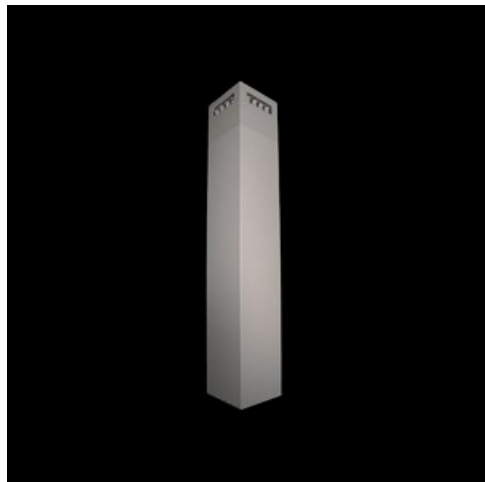

Product: KUBIK POLE 300 0/2/0/0 LED 1,7W E IP65 22 6500K

Index: 19.3160.0002.22

Description

Outdoor luminaire for assembling on a hardened surface (concrete, sett, or basement) equipped with the highly effective power saving LED sources of the newest generation. It is dedicated to illuminate pedestrian routes such as park alleys, parking spaces communication routes, estate entrances. Luminaire body coated with facade paint dedicated for outdoor usage, light sources placed in upper part of the luminaire with the asymmetric lens providing illumination of the area. IP65 hermetic luminaire, IK09 strike resistant. Luminaire available in variety of colors from RAL color palette upon the clients request. Luminaire height: 300, 600, 900, 3000 and 4000 mm.

Product information

Category	Outdoor luminaires
Family	KUBIK POLE LED
Name	KUBIK POLE 300 0/2/0/0 LED 1,7W E IP65 22 6500K
Index	19.3160.0002.22

Light and electrical data

Light source	LED
Luminous flux LED [lm]	344
LED power [W]	3
Luminaire luminous flux [lm]	280
Power of luminaire [W]	5
Luminaire's light efficiency [lm/W]	56
Color of the light [K]	6500
CRI	>80
SDCM (LED sources)	5
Beam angle [°]	asymmetric light distribution
Protection against electric shock	I
Protection degree	IP65
Voltage	220..240 V, 50..60 Hz
Lifetime of LED sources [h]	50000
Lx/By	L70/B50
Operating temperature range [°C]	-25 ÷ 30
Driver	standard on/off (E)
Power factor cos φ	>0,5
Circuit load capacity	80 (B10), 157 (B16), 265 (C10), 317 (C16)

Mechanical data

Assembly	for the ground
Material	aluminum
Color	RAL 9007 (dark gray, metallic, fine structure)
Diffuser	transparent polycarbonate
Impact resistant	IK09
Weight [kg]	3,5
Dimensions [mm]	150 x 150 x 300