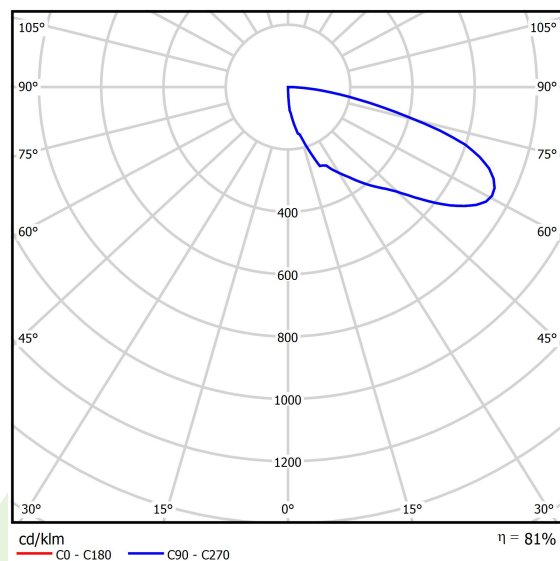

A graph of light

Accessories

Index 2TJ5782-3

Name 5782-3 Foundations RAL9007

Index 2TJ5782-4

Name 5782-4 Foundations