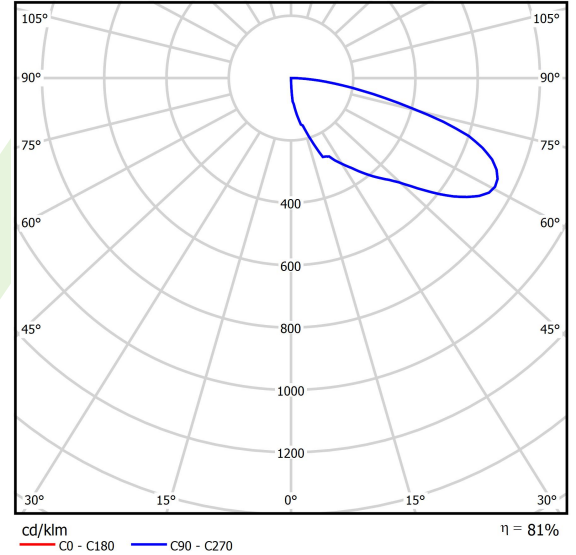

Mechanical data

Assembly	for the ground
Material	aluminum
Color	RAL 9007 (dark grey, metallic, fine structure)
Diffuser	transparent polycarbonate
Impact resistant	IK09
Weight [kg]	3,72
Dimensions [mm]	150 x 150 x 300

A graph of light

Accessories

Index 2TJ5782-3

Name 5782-3 Foundations RAL9007

Index 2TJ5782-4

Name 5782-4 Foundations