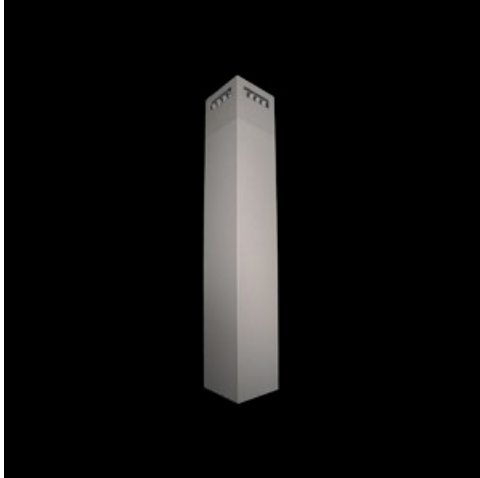

Product: KUBIK POLE 300 0/2/0/0 LED 1,7W E IP65 22 3000K

Index: 19.3160.0001.22

Description

Outdoor luminaire for assembling on a hardened surface (concrete, sett, or basement) equipped with the highly effective power saving LED sources of the newest generation. It is dedicated to illuminate pedestrian routes such as park alleys, parking spaces communication routes, estate entrances. Luminaire body coated with facade paint dedicated for outdoor usage, light sources placed in upper part of the luminaire with the asymmetric lens providing illumination of the area. IP65 hermetic luminaire, IK09 strike resistant. Luminaire available in variety of colors from RAL color palette upon the clients request. Luminaire height: 300, 600, 900, 3000 and 4000 mm.

Product information

Category	Outdoor luminaires
Family	KUBIK POLE LED
Name	KUBIK POLE 300 0/2/0/0 LED 1,7W E IP65 22 3000K
Index	19.3160.0001.22
EAN	5901867439505

Light and electrical data

Light source	LED
Luminous flux LED [lm]	248
LED power [W]	3
Luminaire luminous flux [lm]	202
Power of luminaire [W]	5
Luminaire's light efficiency [lm/W]	40,4
Color of the light [K]	3000
CRI	>80
Beam angle [°]	asymmetric light distribution
Protection against electric shock	I
Protection degree	IP65
Voltage	220..240 V, 50..60 Hz
Lifetime of LED sources [h]	50000
Lx/By	L70/B50
Operating temperature range [°C]	-25 ÷ 30
Driver	standard on/off (E)
Power factor cos φ	>0,5
Circuit load capacity	80 (B10), 157 (B16), 265 (C10), 317 (C16)

Mechanical data

Assembly	for the ground
Material	aluminum
Color	RAL 9007 (dark grey, metallic, fine structure)
Diffuser	transparent polycarbonate
Impact resistant	IK09
Weight [kg]	3,72
Dimensions [mm]	150 x 150 x 300