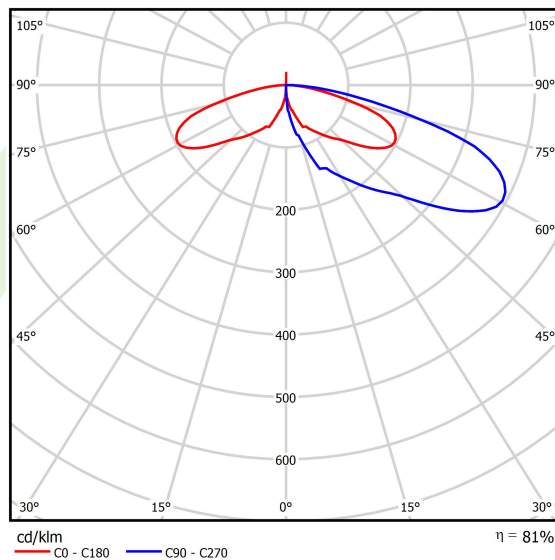

Mechanical data

Assembly	for the ground
Material	aluminum
Color	RAL 9007 (dark grey, metallic, fine structure)
Diffuser	transparent polycarbonate
Impact resistant	IK09
Dimensions [mm]	150 x 150 x 300

A graph of light

Accessories

Index 2TJ5782-3

Name 5782-3 Foundations RAL9007

Index 2TJ5782-4

Name 5782-4 Foundations