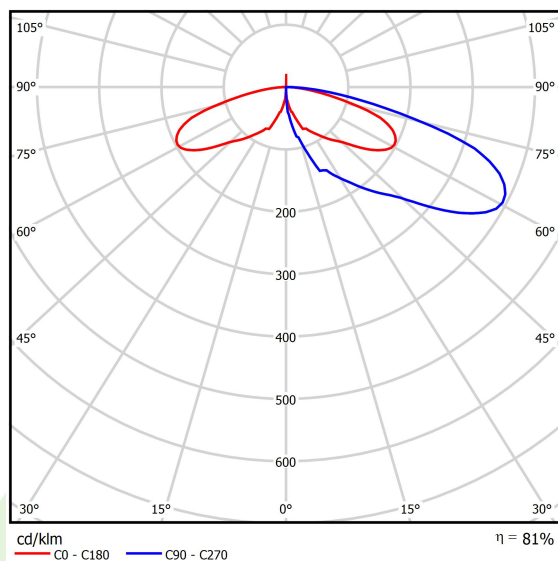

## Light and electrical data

Light source	<b>LED</b>
Luminous flux LED [lm]	<b>688</b>
LED power [W]	<b>5</b>
Luminaire luminous flux [lm]	<b>560</b>
Power of luminaire [W]	<b>10</b>
Luminaire's light efficiency [lm/W]	<b>56</b>
Color of the light [K]	<b>6500</b>
CRI	<b>&gt;80</b>
SDCM (LED sources)	<b>5</b>
Beam angle [°]	<b>asymmetric light distribution</b>
Protection against electric shock	<b>I</b>
Protection degree	<b>IP65</b>
Voltage	<b>220..240 V, 50..60 Hz</b>
Lifetime of LED sources [h]	<b>50000</b>
Lx/By	<b>L70/B50</b>
Operating temperature range [°C]	<b>-25 ÷ 30</b>
Driver	<b>standard on/off (E)</b>
Power factor cos φ	<b>&gt;0,5</b>
Circuit load capacity	<b>37 (B10), 59 (B16), 61 (C10), 89 (C16)</b>

## A graph of light