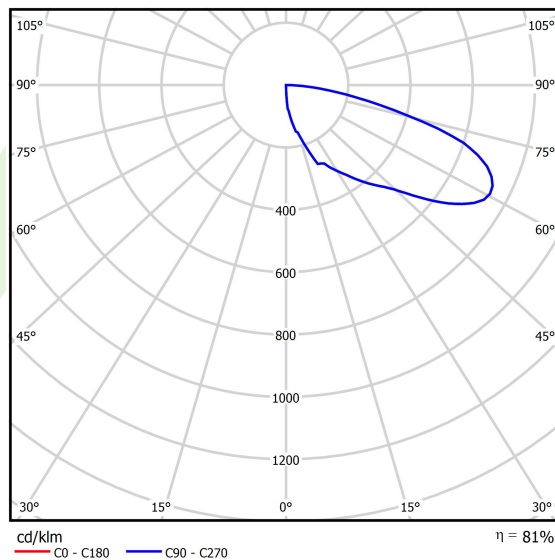

Product: KUBIK POLE 300 0/4/0/0 LED 1,7W E IP65 22 3000K

Index: 19.3160.0005.22

Description

Outdoor luminaire for assembling on a hardened surface (concrete, sett, or basement) equipped with the highly effective power saving LED sources of the newest generation. It is dedicated to illuminate pedestrian routes such as park alleys, parking spaces communication routes, estate entrances. Luminaire body coated with facade paint dedicated for outdoor usage, light sources placed in upper part of the luminaire with the asymmetric lens providing illumination of the area. IP65 hermetic luminaire, IK09 strike resistant. Luminaire available in variety of colors from RAL color palette upon the clients request. Luminaire height: 300, 600, 900, 3000 and 4000 mm.

Product information

Category	Outdoor luminaires
Family	KUBIK POLE LED
Name	KUBIK POLE 300 0/4/0/0 LED 1,7W E IP65 22 3000K
Index	19.3160.0005.22
EAN	5901867439482

Light and electrical data

Light source	LED
Luminous flux LED [lm]	496
LED power [W]	5
Luminaire luminous flux [lm]	403
Power of luminaire [W]	10
Luminaire's light efficiency [lm/W]	40,3
Color of the light [K]	3000
CRI	>80
Beam angle [°]	asymmetric light distribution
Protection against electric shock	I
Protection degree	IP65
Voltage	220..240 V, 50..60 Hz
Lifetime of LED sources [h]	50000
Lx/By	L70/B50
Operating temperature range [°C]	-25 ÷ 30
Driver	standard on/off (E)
Power factor cos φ	>0,5
Circuit load capacity	37 (B10), 59 (B16), 61 (C10), 89 (C16)

Mechanical data

Assembly	for the ground
Material	aluminum
Color	RAL 9007 (dark grey, metallic, fine structure)
Diffuser	transparent polycarbonate
Impact resistant	IK09
Dimensions [mm]	150 x 150 x 300

A graph of light