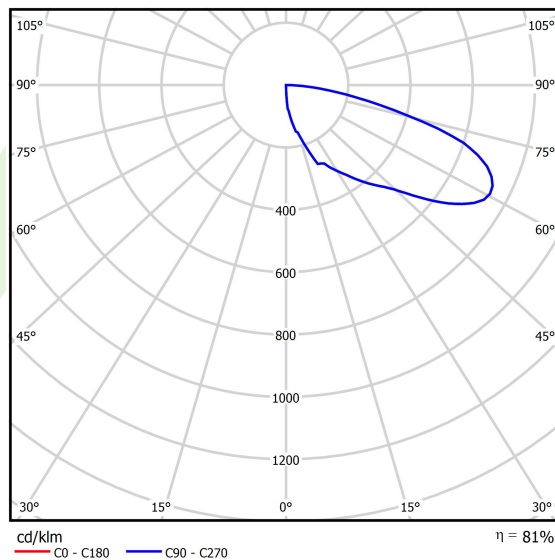

Product: KUBIK POLE 300 0/3/0/0 LED 1,7W E IP65 22 6500K

Index: 19.3160.0004.22

Description

Outdoor luminaire for assembling on a hardened surface (concrete, sett, or basement) equipped with the highly effective power saving LED sources of the newest generation. It is dedicated to illuminate pedestrian routes such as park alleys, parking spaces communication routes, estate entrances. Luminaire body coated with facade paint dedicated for outdoor usage, light sources placed in upper part of the luminaire with the asymmetric lens providing illumination of the area. IP65 hermetic luminaire, IK09 strike resistant. Luminaire available in variety of colors from RAL color palette upon the clients request. Luminaire height: 300, 600, 900, 3000 and 4000 mm.

Product information

Category	Outdoor luminaires
Family	KUBIK POLE LED
Name	KUBIK POLE 300 0/3/0/0 LED 1,7W E IP65 22 6500K
Index	19.3160.0004.22
EAN	5901867439956

Light and electrical data

Light source	LED
Luminous flux LED [lm]	516
LED power [W]	5
Luminaire luminous flux [lm]	420
Power of luminaire [W]	7
Luminaire's light efficiency [lm/W]	60
Color of the light [K]	6500
CRI	>80
Beam angle [°]	asymmetric light distribution
Protection against electric shock	I
Protection degree	IP65
Voltage	220..240 V, 50..60 Hz
Lifetime of LED sources [h]	50000
Lx/By	L70/B50
Operating temperature range [°C]	-25 ÷ 30
Driver	standard on/off (E)
Power factor cos φ	>0,5
Circuit load capacity	37 (B10), 59 (B16), 61 (C10), 89 (C16)

Mechanical data

Assembly	for the ground
Material	aluminum
Color	RAL 9007 (dark grey, metallic, fine structure)
Diffuser	transparent polycarbonate
Impact resistant	IK09
Dimensions [mm]	150 x 150 x 300

A graph of light