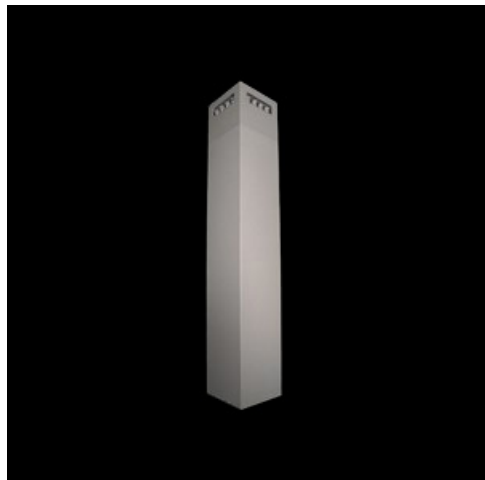

Product: KUBIK POLE 300 0/3/0/0 LED 1,7W E IP65 22 6500K

Index: 19.3160.0004.22

Description

Outdoor luminaire for assembling on a hardened surface (concrete, sett, or basement) equipped with the highly effective power saving LED sources of the newest generation. It is dedicated to illuminate pedestrian routes such as park alleys, parking spaces communication routes, estate entrances. Luminaire body coated with facade paint dedicated for outdoor usage, light sources placed in upper part of the luminaire with the asymmetric lens providing illumination of the area. IP65 hermetic luminaire, IK09 strike resistant. Luminaire available in variety of colors from RAL color palette upon the clients request. Luminaire height: 300, 600, 900, 3000 and 4000 mm.

Product information

Category	Outdoor luminaires
Family	KUBIK POLE LED
Name	KUBIK POLE 300 0/3/0/0 LED 1,7W E IP65 22 6500K
Index	19.3160.0004.22
EAN	5901867439956

Light and electrical data

Light source	LED
Luminous flux LED [lm]	516
LED power [W]	5
Luminaire luminous flux [lm]	420
Power of luminaire [W]	7
Luminaire's light efficiency [lm/W]	60
Color of the light [K]	6500
CRI	>80
Beam angle [°]	asymmetric light distribution
Protection against electric shock	I
Protection degree	IP65
Voltage	220..240 V, 50..60 Hz
Lifetime of LED sources [h]	50000
Lx/By	L70/B50
Operating temperature range [°C]	-25 ÷ 30
Driver	standard on/off (E)
Power factor cos φ	>0,5
Circuit load capacity	37 (B10), 59 (B16), 61 (C10), 89 (C16)

Mechanical data

Assembly	for the ground
Material	aluminum
Color	RAL 9007 (dark grey, metallic, fine structure)
Diffuser	transparent polycarbonate
Impact resistant	IK09
Dimensions [mm]	150 x 150 x 300

A graph of light