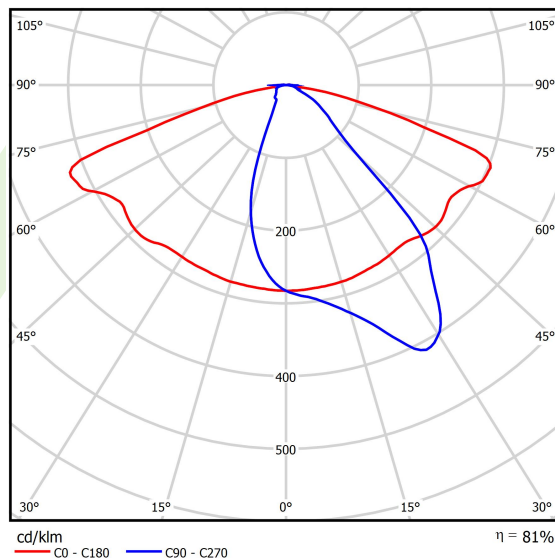

Mechanical data

Assembly	for the ground
Material	aluminum
Color	RAL 9005 (black)
Diffuser	transparent polycarbonate
Impact resistant	IK04
Dimensions [mm]	900 x 260 x 5000

A graph of light

Accessories

Index 17ROFU311151

Name B-51 Foundations

Index 50RO4008

Name ROSA set of galvanized nuts for B-60