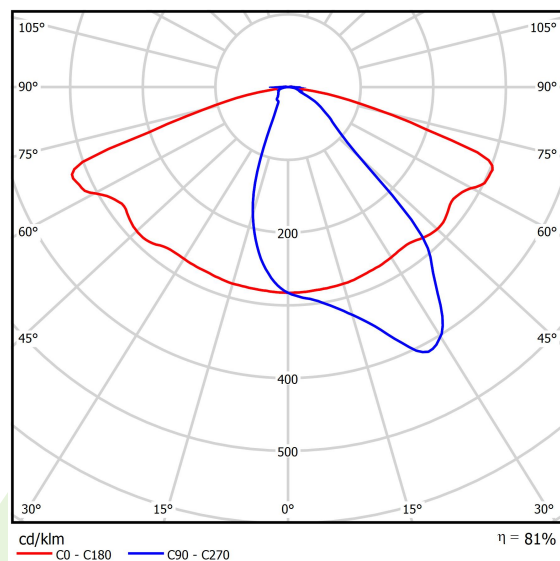

A graph of light

Accessories

Index 17ROFU311151

Name B-51 Foundations

Index 50RO4008

Name ROSA set of galvanized nuts for B-60