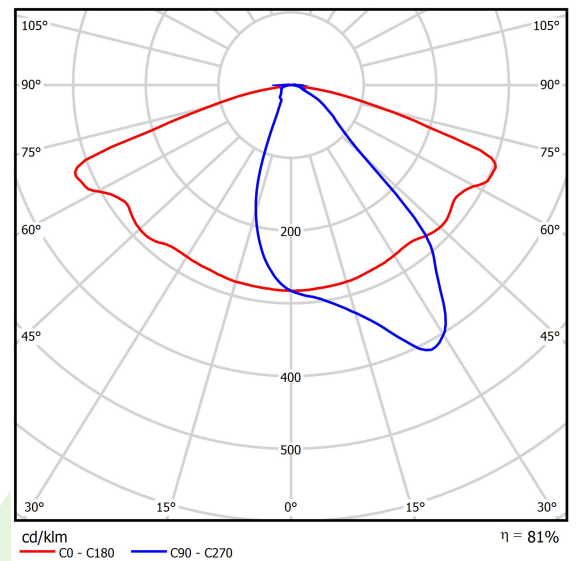

A graph of light

Accessories

Index 17ROFU311151

Name B-51 Foundations

Index 50RO4008

Name ROSA set of galvanized nuts for B-60