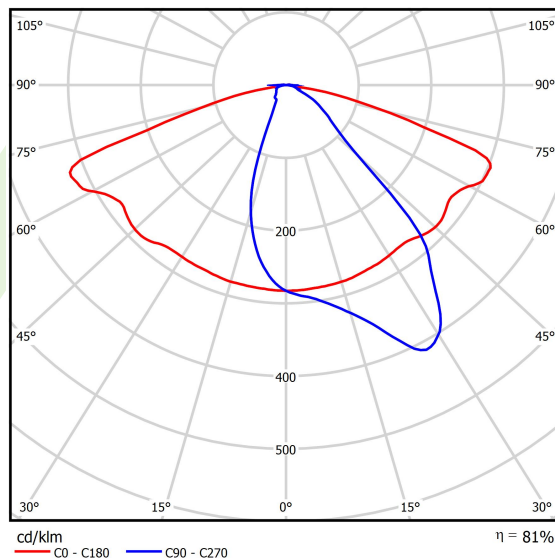

Mechanical data

Assembly	for the ground
Material	aluminum
Color	RAL 9005 (black)
Diffuser	transparent polycarbonate
Impact resistant	IK04
Dimensions [mm]	900 x 260 x 4000

A graph of light

Accessories

Index 17ROFU311151

Name B-51 Foundations

Index 50RO4008

Name ROSA set of galvanized nuts for B-60