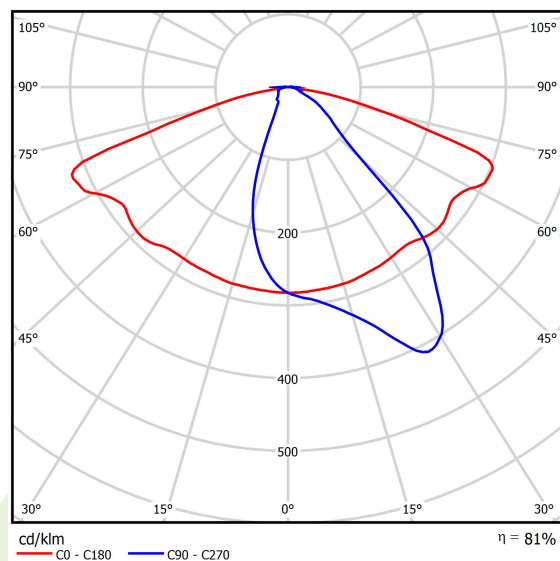

## Light and electrical data

Light source	LED
Luminous flux LED [lm]	9933
LED power [W]	67
Luminaire luminous flux [lm]	8011
Power of luminaire [W]	75
Luminaire's light efficiency [lm/W]	106,8
Color of the light [K]	5700
CRI	>70
SDCM (LED sources)	5
Beam angle [°]	street light distribution
Protection against electric shock	I
Protection degree	IP65
Voltage	220..240 V, 50..60 Hz
Lifetime of LED sources [h]	50000
Lx/By	L70/B10
Operating temperature range [°C]	-25 ÷ 30
Driver	standard on/off (E)
Power factor cos φ	>0,95
Circuit load capacity	6 (B10), 10 (B16), 10 (C10), 17 (C16)

## A graph of light